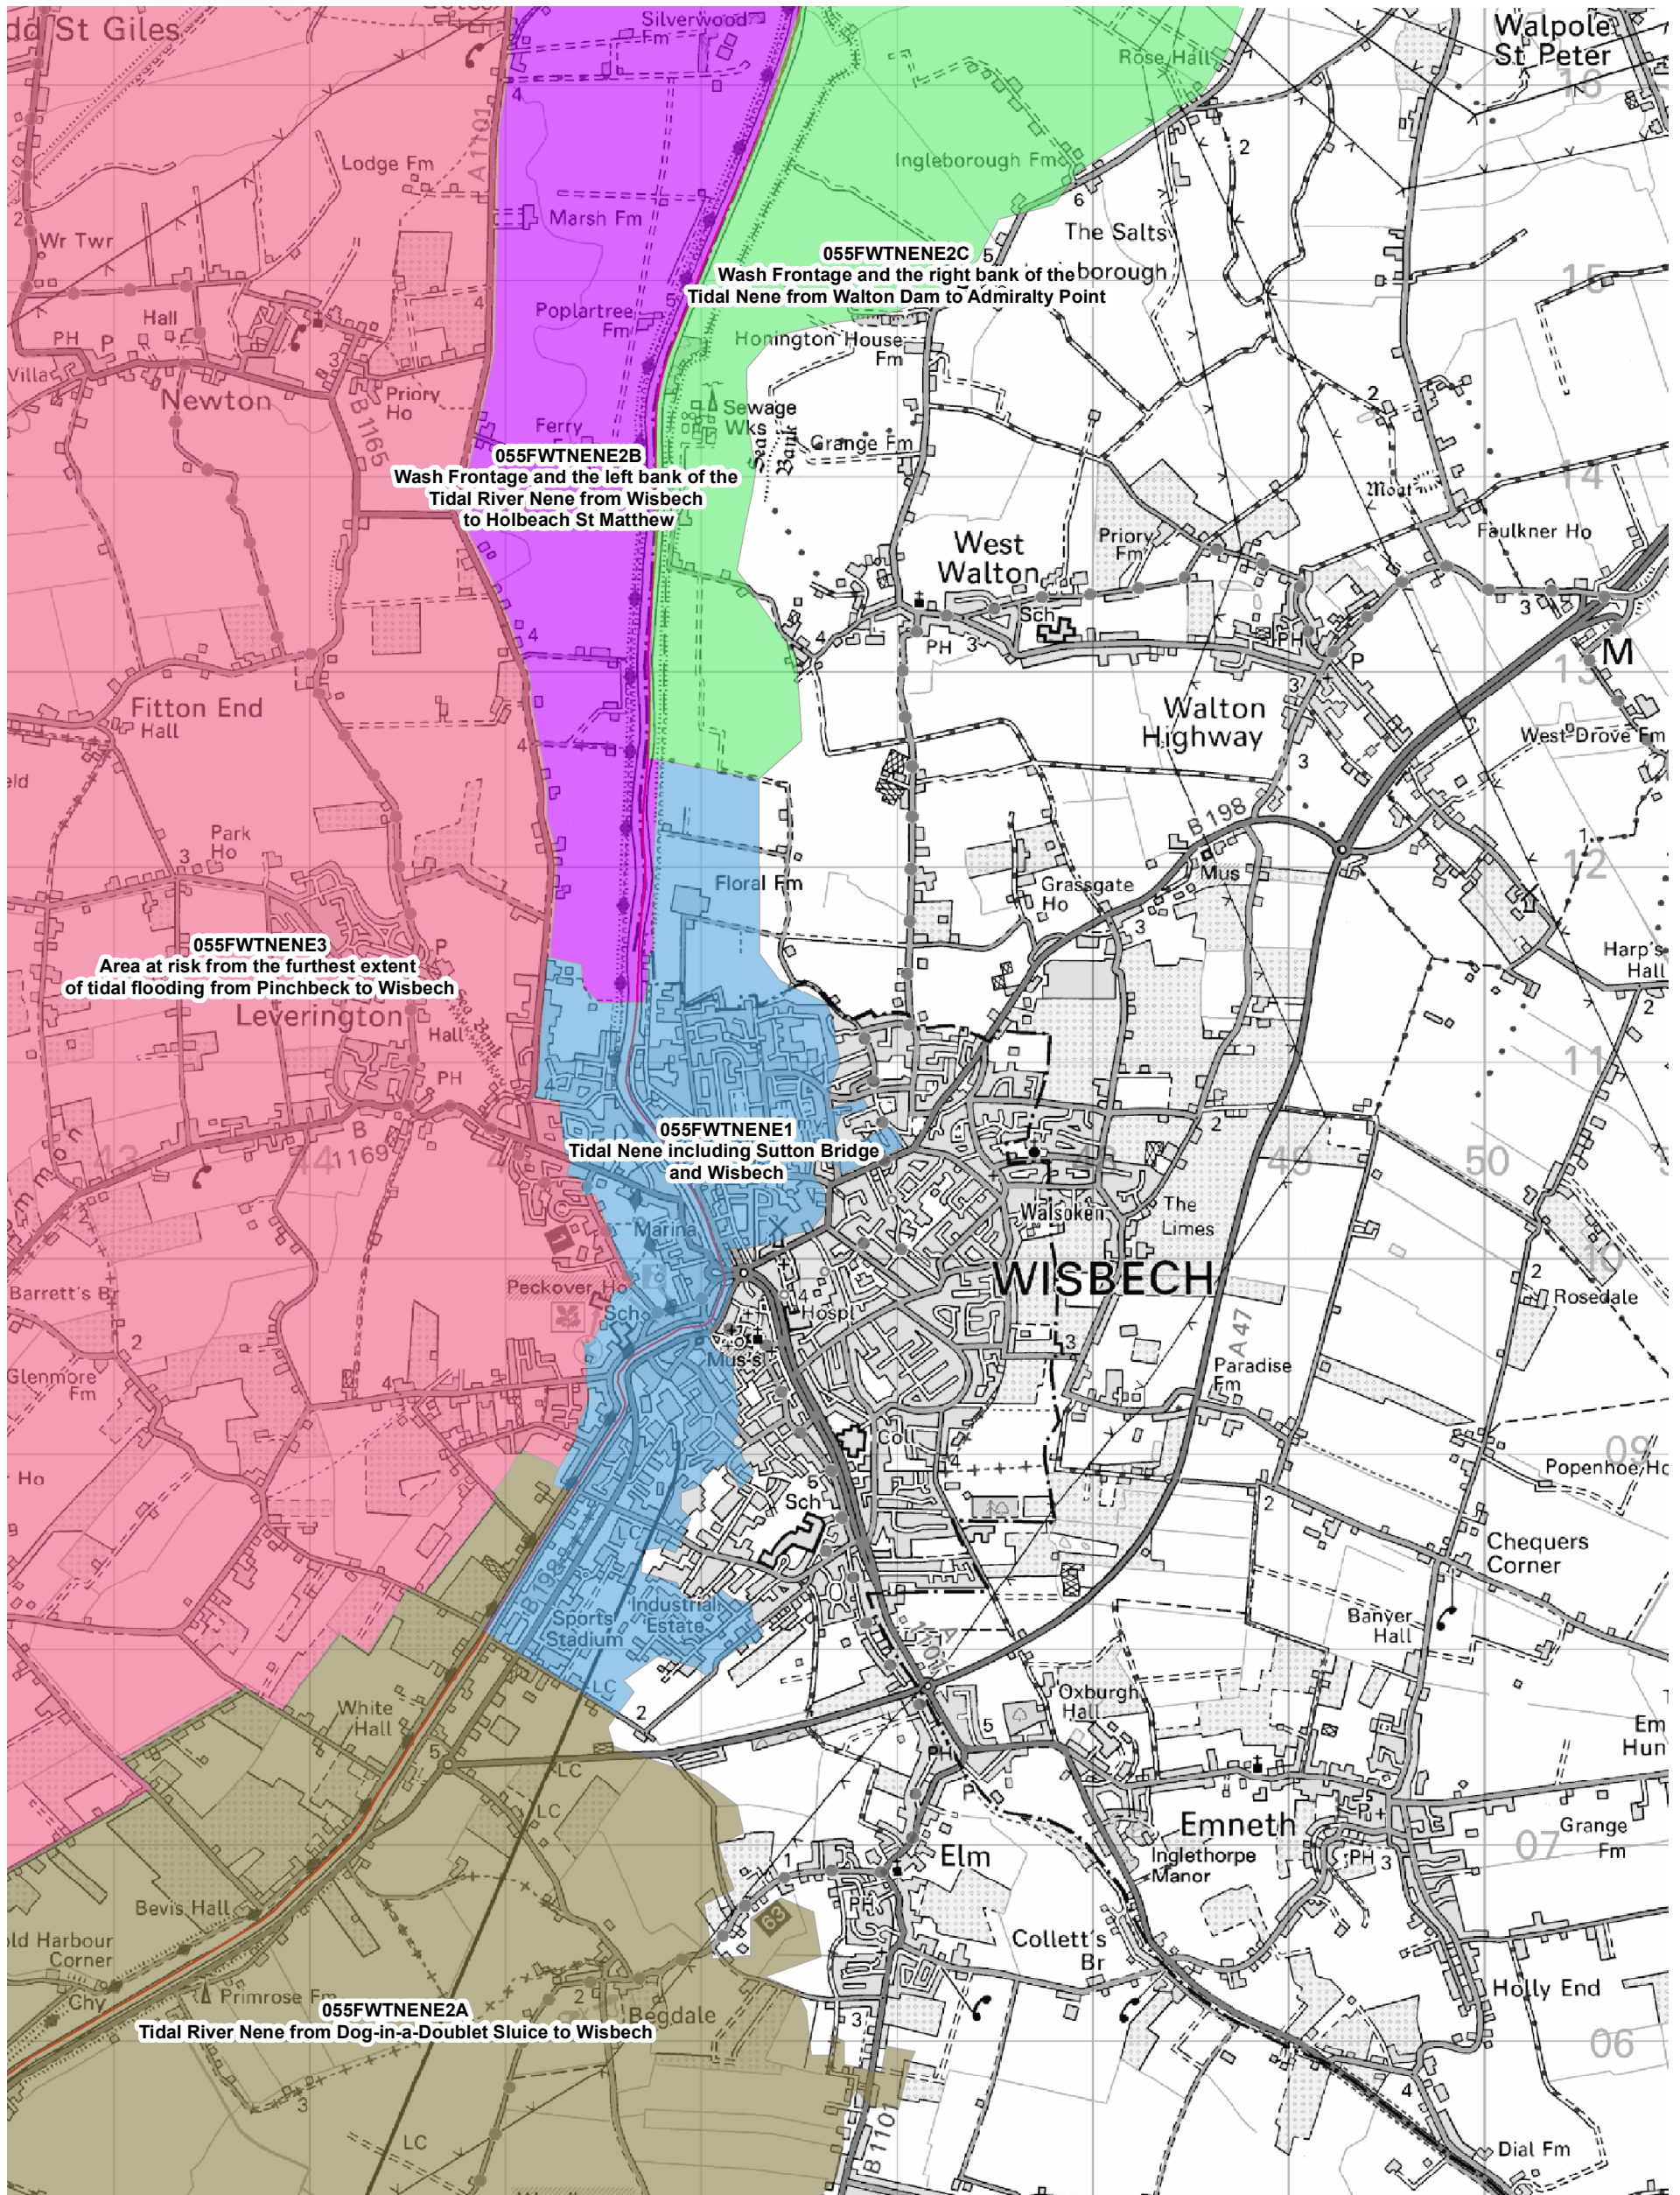

Wisbech Flood Warning Areas

Feb 2011

Legend

- | | |
|--------------------------------------------------------------------------------------------------|--------------------------------------------------------------------------------------------------|
| Flood Warning Areas |  055FWTNENE2B |
|  055FWTNENE1 |  055FWTNENE2C |
|  055FWTNENE2A |  055FWTNENE3 |
|  Main River | |

0 760 1,520

Meters

This map is reproduced from Ordnance Survey material with the permission of Ordnance Survey on behalf of the Controller of Her Majesty's Stationery Office (C) Crown Copyright. Unauthorised reproduction infringes on Crown Copyright and may lead to prosecution or civil proceedings 100026380, 2011. (C) Environment Agency copyright and/or database rights 2011. All rights reserved.