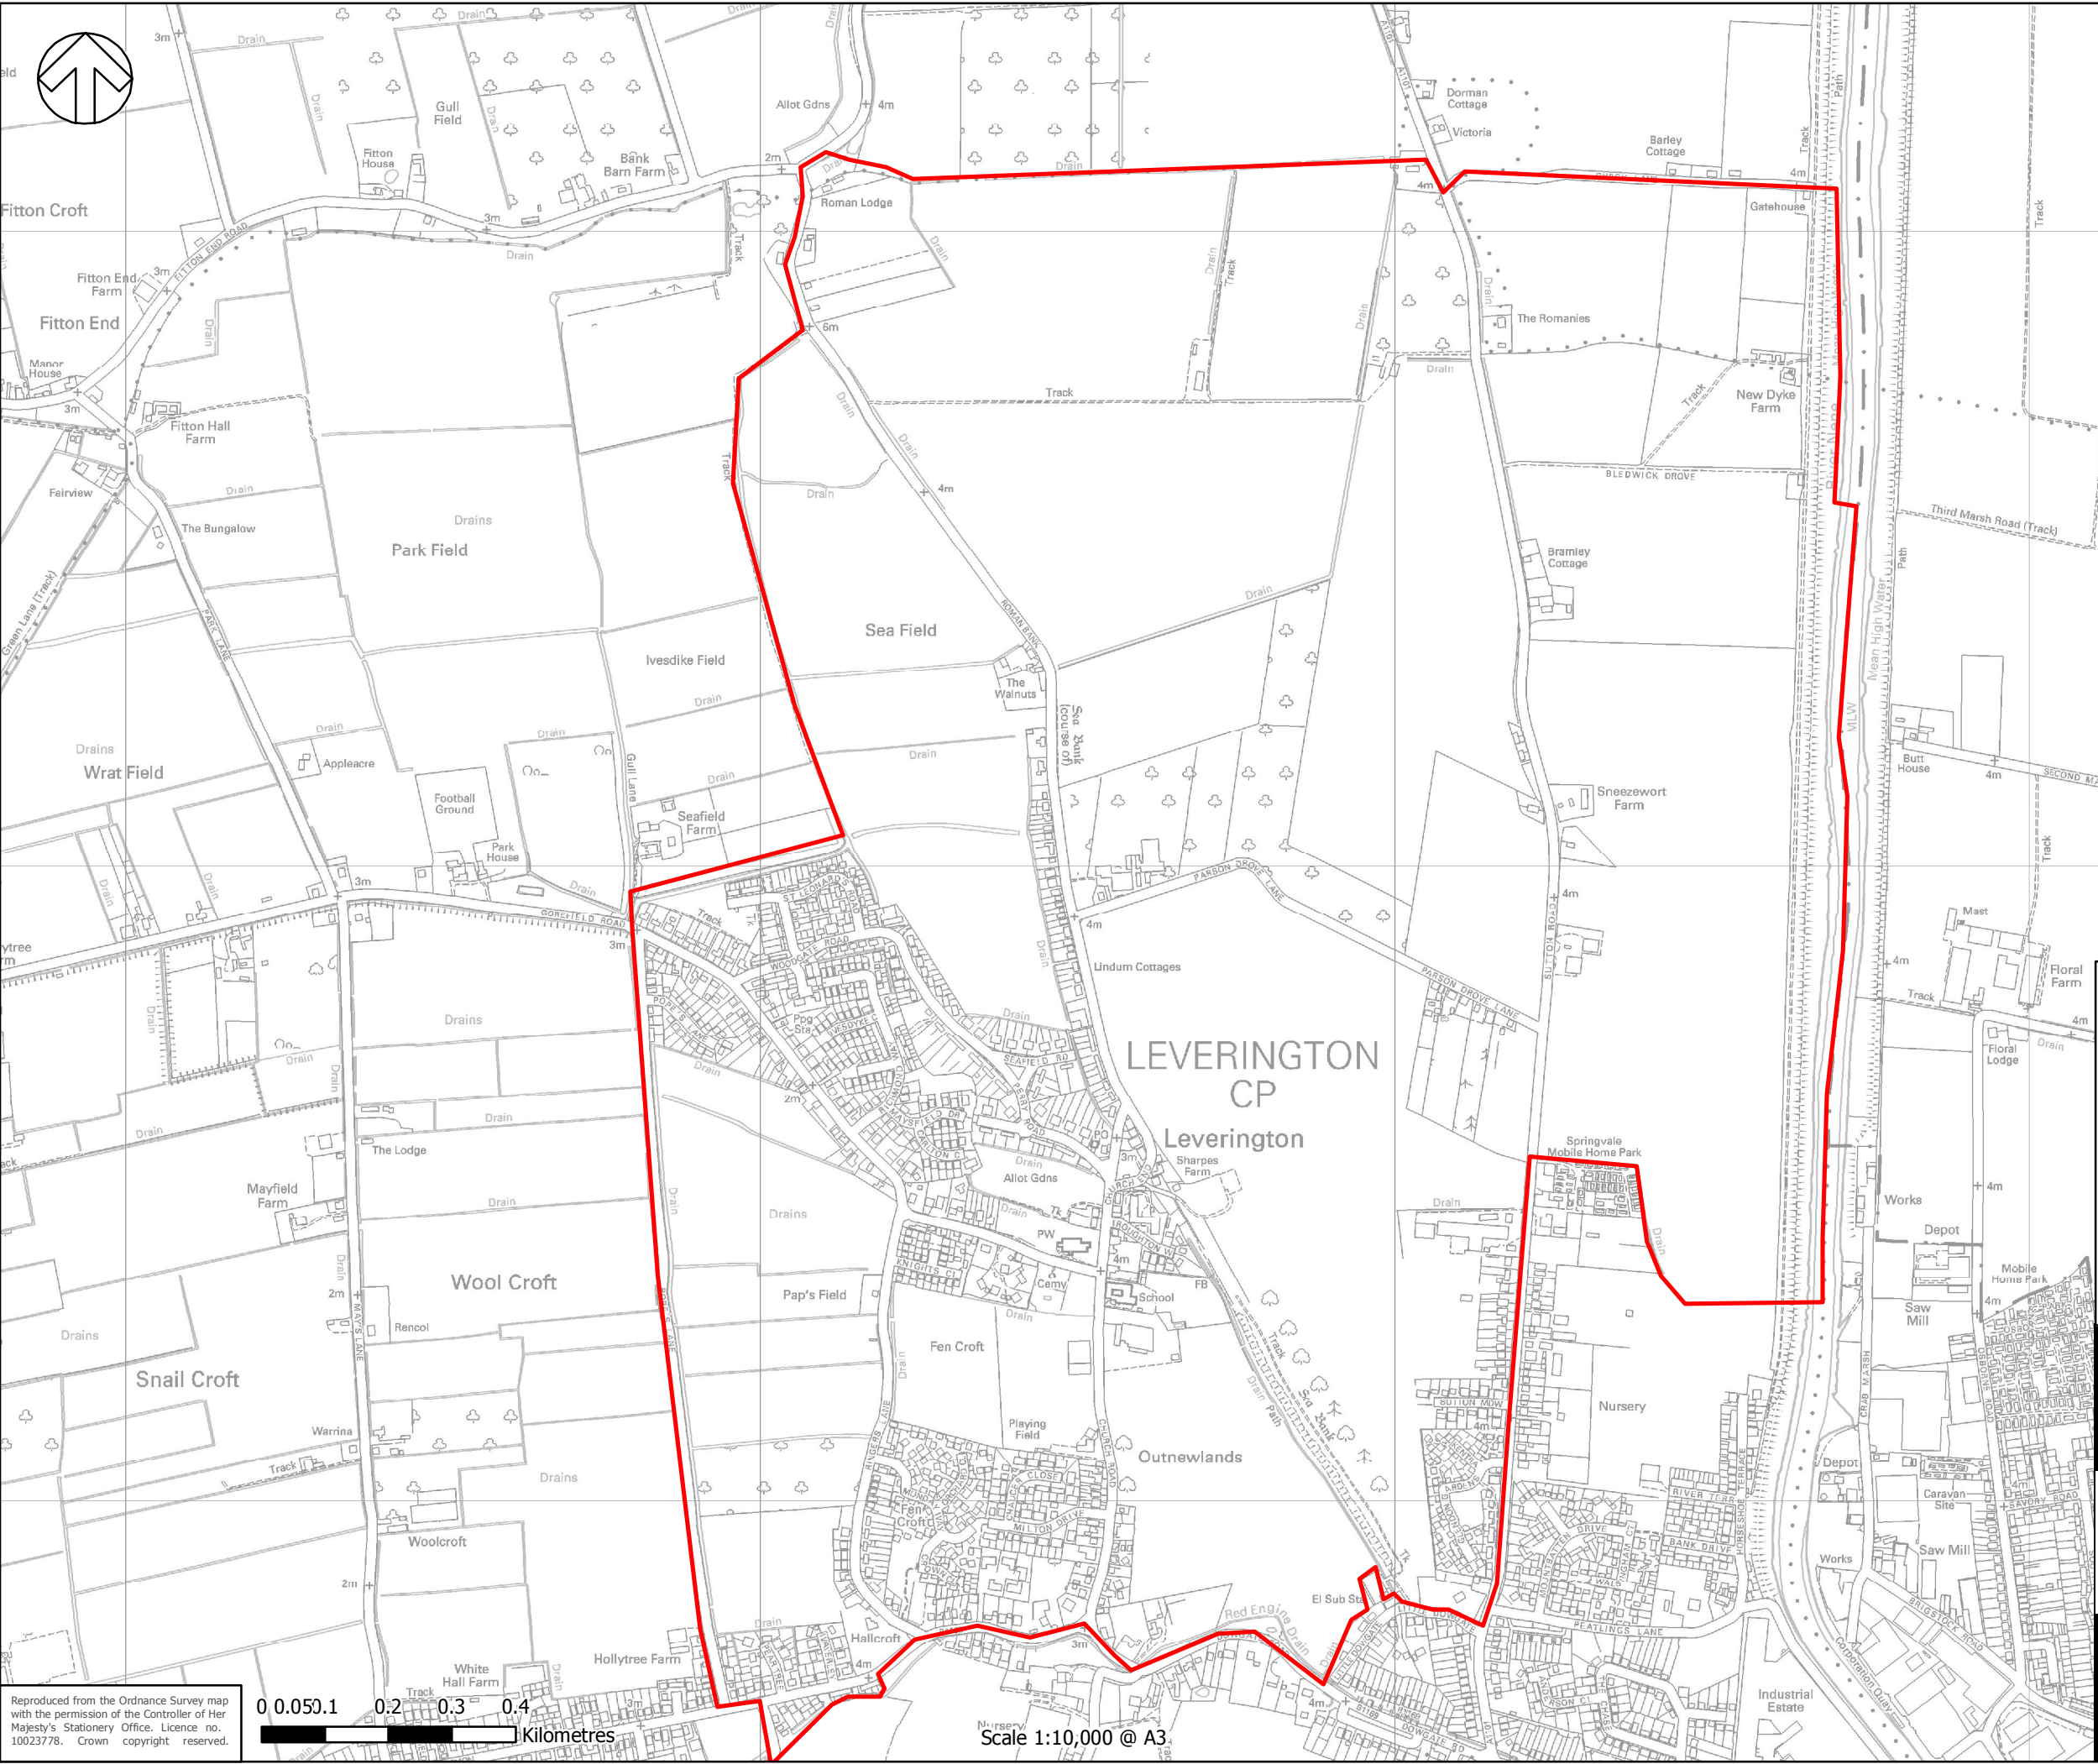

File: Q:\WSP_UK\WSP_D\Herford\Cambridge Wisbech SFRA\DATA\DRAWINGS\Final Maps\A - 2.x - Sub Location Breakdown Sub Locations.mxd Date Modified: 25/05/2011 Drawn By: ukid001

KEY
Sub Location Boundary

TITLE:
WISBECH LEVEL 2 SFRA

FIGURE No:
SUB LOCATION BREAKDOWN
SUB LOCATION D
1501 - A - 2.4

Reproduced from the Ordnance Survey map with the permission of the Controller of Her Majesty's Stationery Office. Licence no. 10023778. Crown copyright reserved.

Scale 1:10,000 @ A3