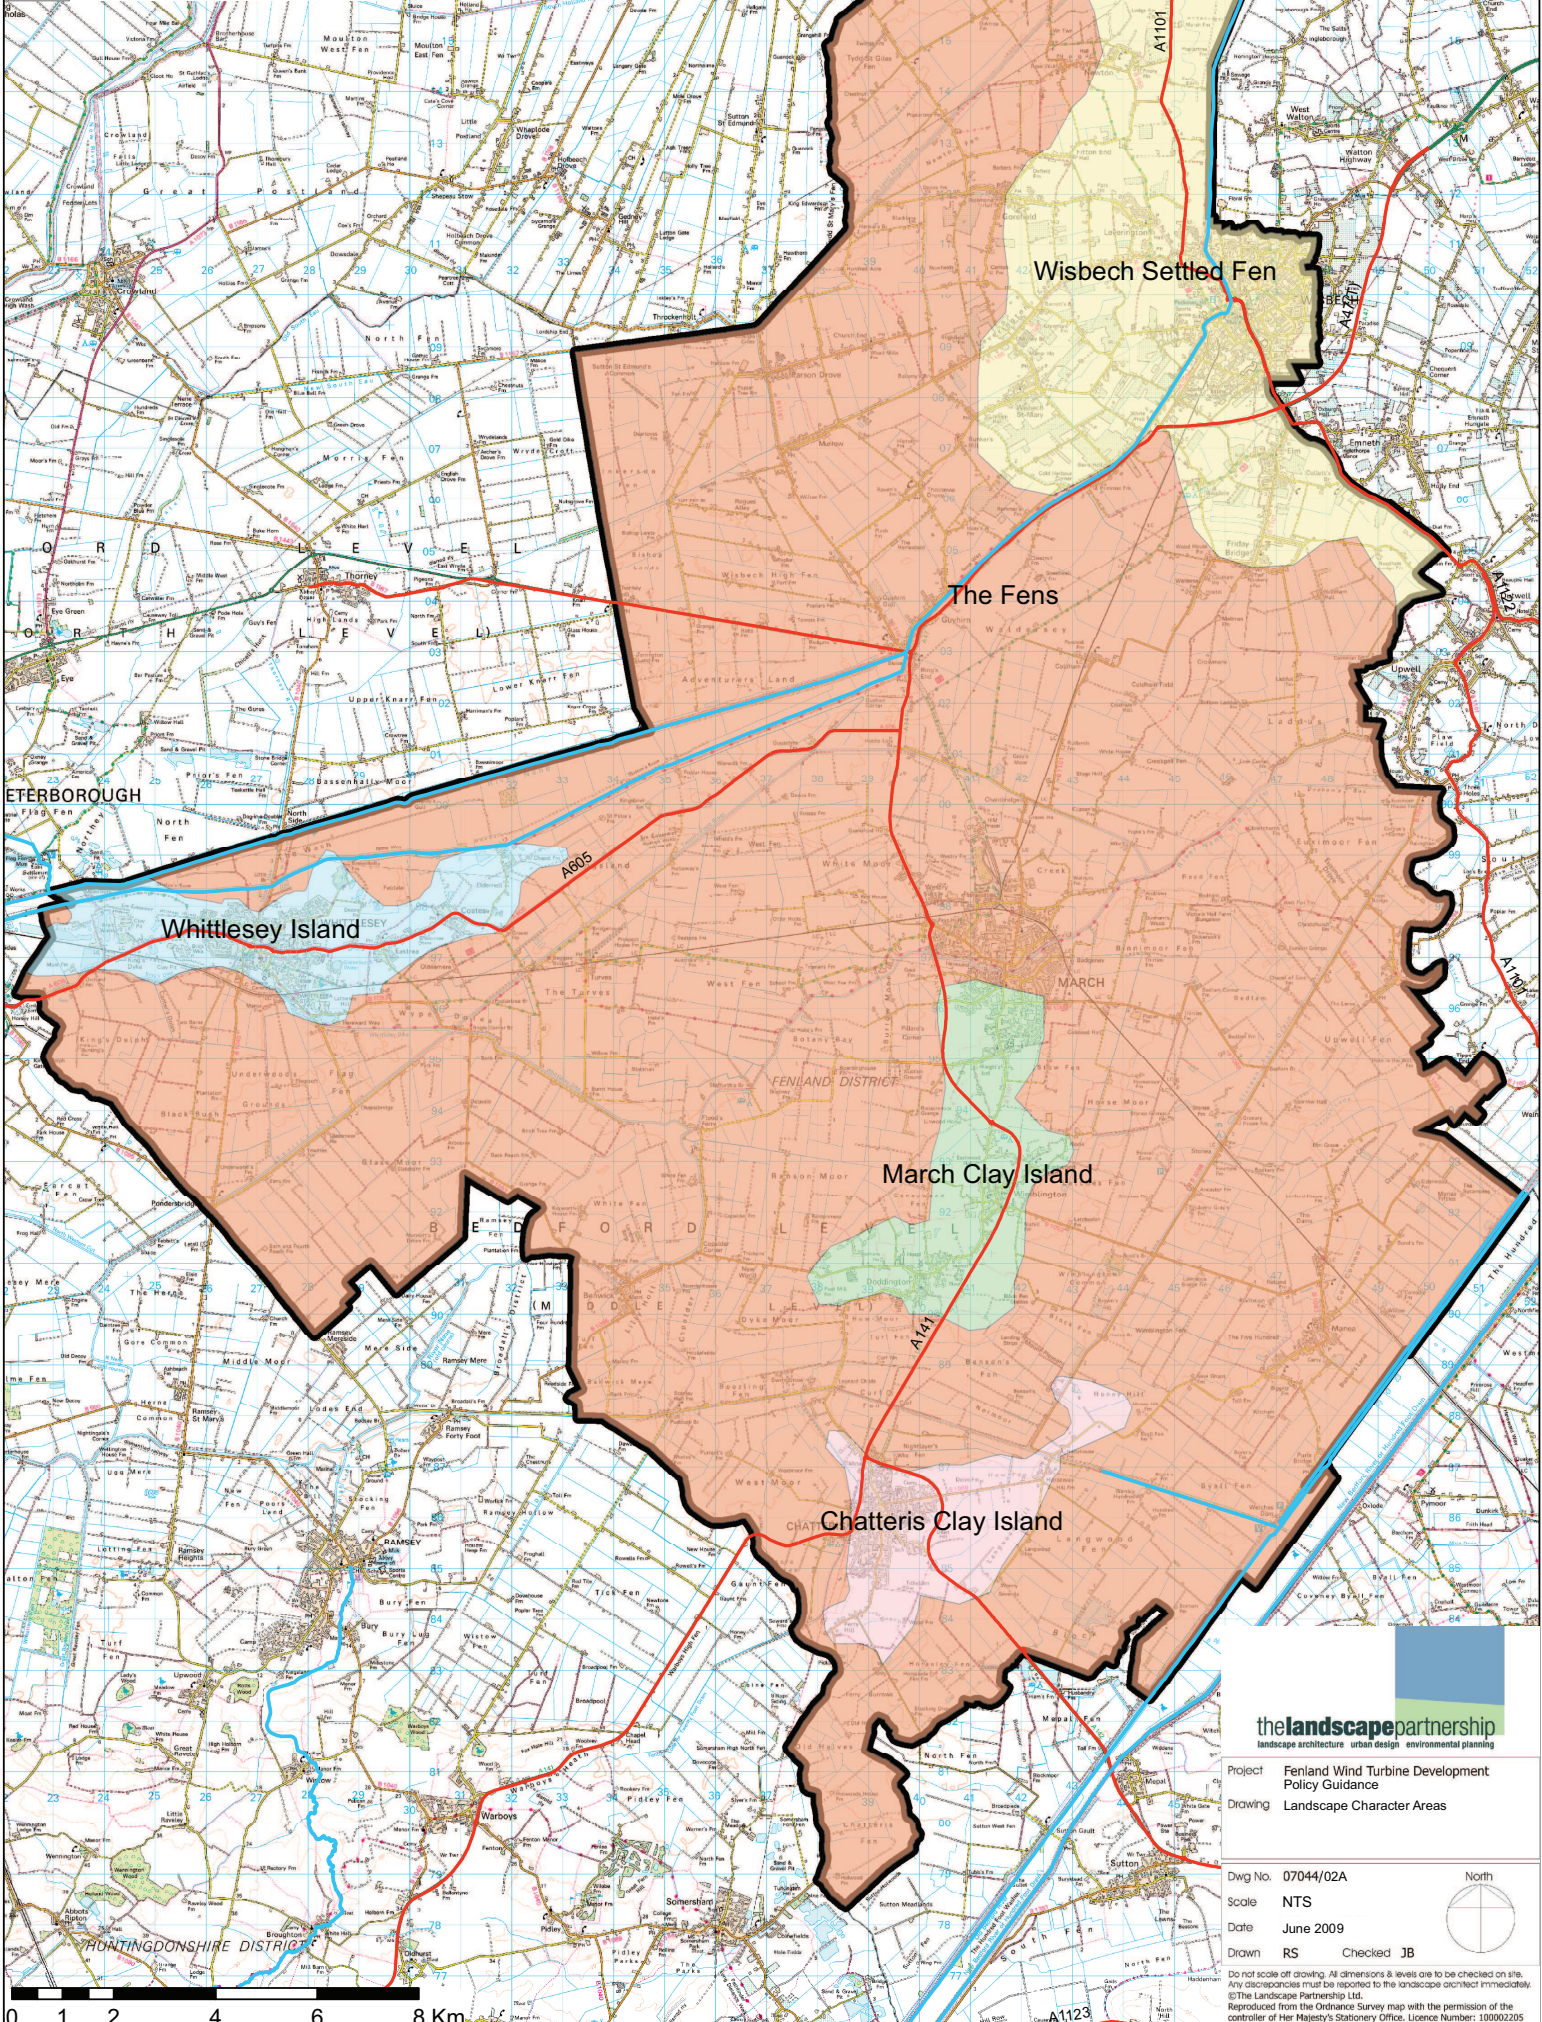

Key

Boundary of Fenland District

Boundary of adjacent authorities

Project Fenland Wind Turbine Development Policy Guidance
Drawing Landscape Character Areas

Dwg No. 07044/02A
Scale NTS
Date June 2009
Drawn RS Checked JB