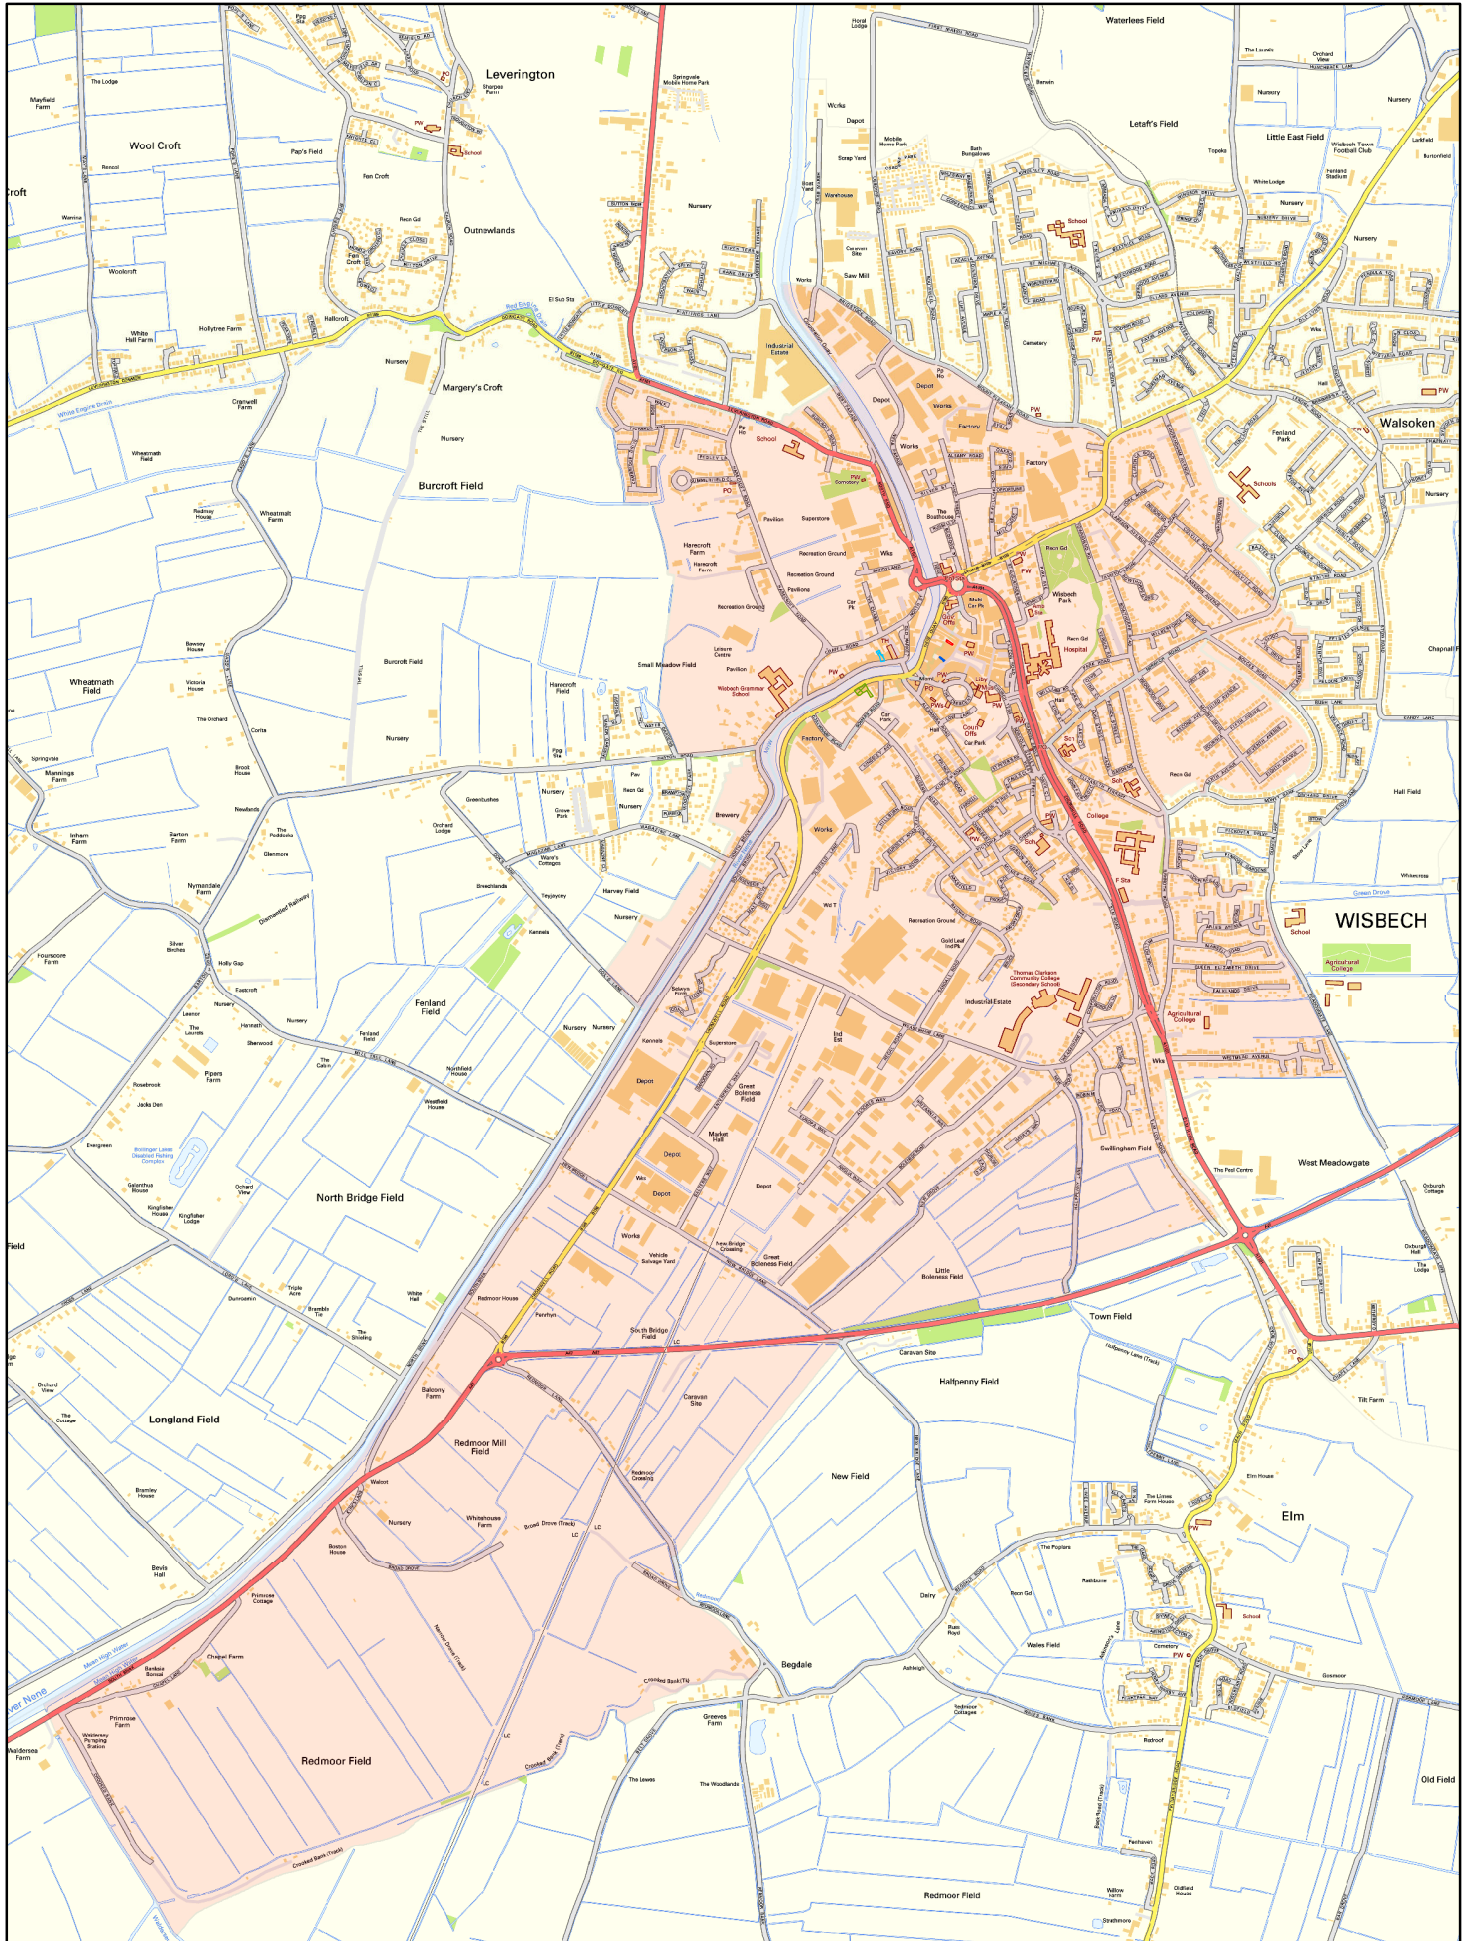

HOUSES IN MULTIPLE OCCUPATION ARTICLE 4(1) DIRECTION 2025 (IMMEDIATE EFFECT)
Wards of Wisbech Riverside and Wisbech South, in Fenland District Council

© Crown Copyright and database
rights 2025 Ordnance Survey
AC0000815148
Created on: 31/03/2025

Scale = 1:24,000