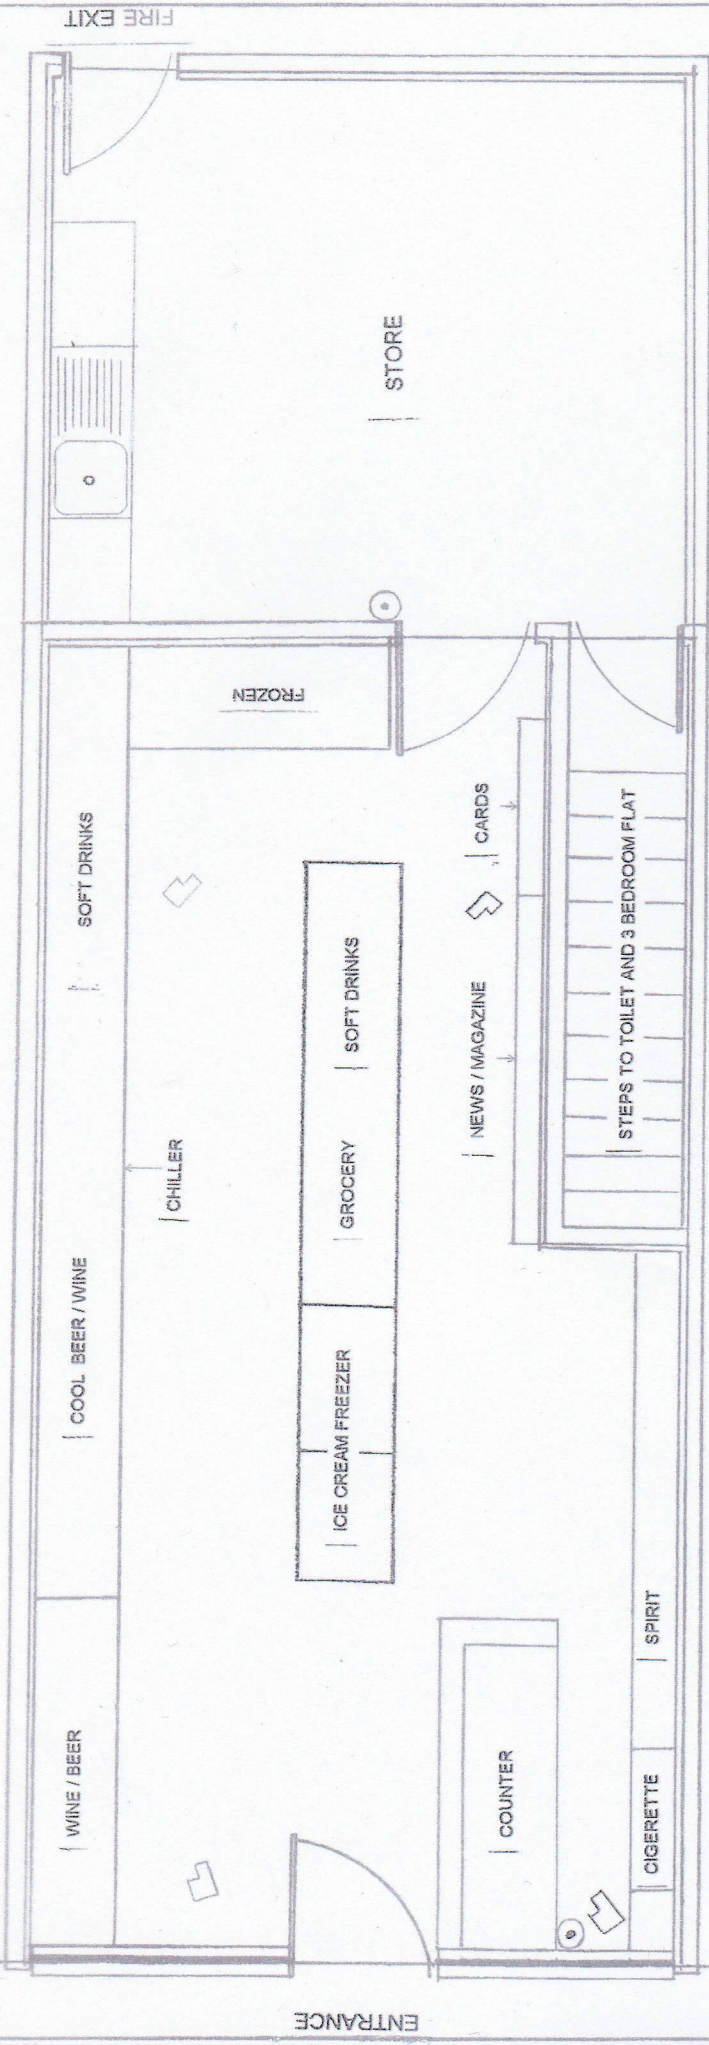

LEGEND

-  Fire Extinguisher
-  Camera

GROUND FLOOR PLAN

DAVIES NEWS AGENTS
 62 STATION ROAD
 MARCH
 PE15 8NP

DARAN ARTS
 Art by : SHIVA
 Dwg. No : DRN/PL/06/18
 Scale : 1 : 50
 Date : 10/08/2006