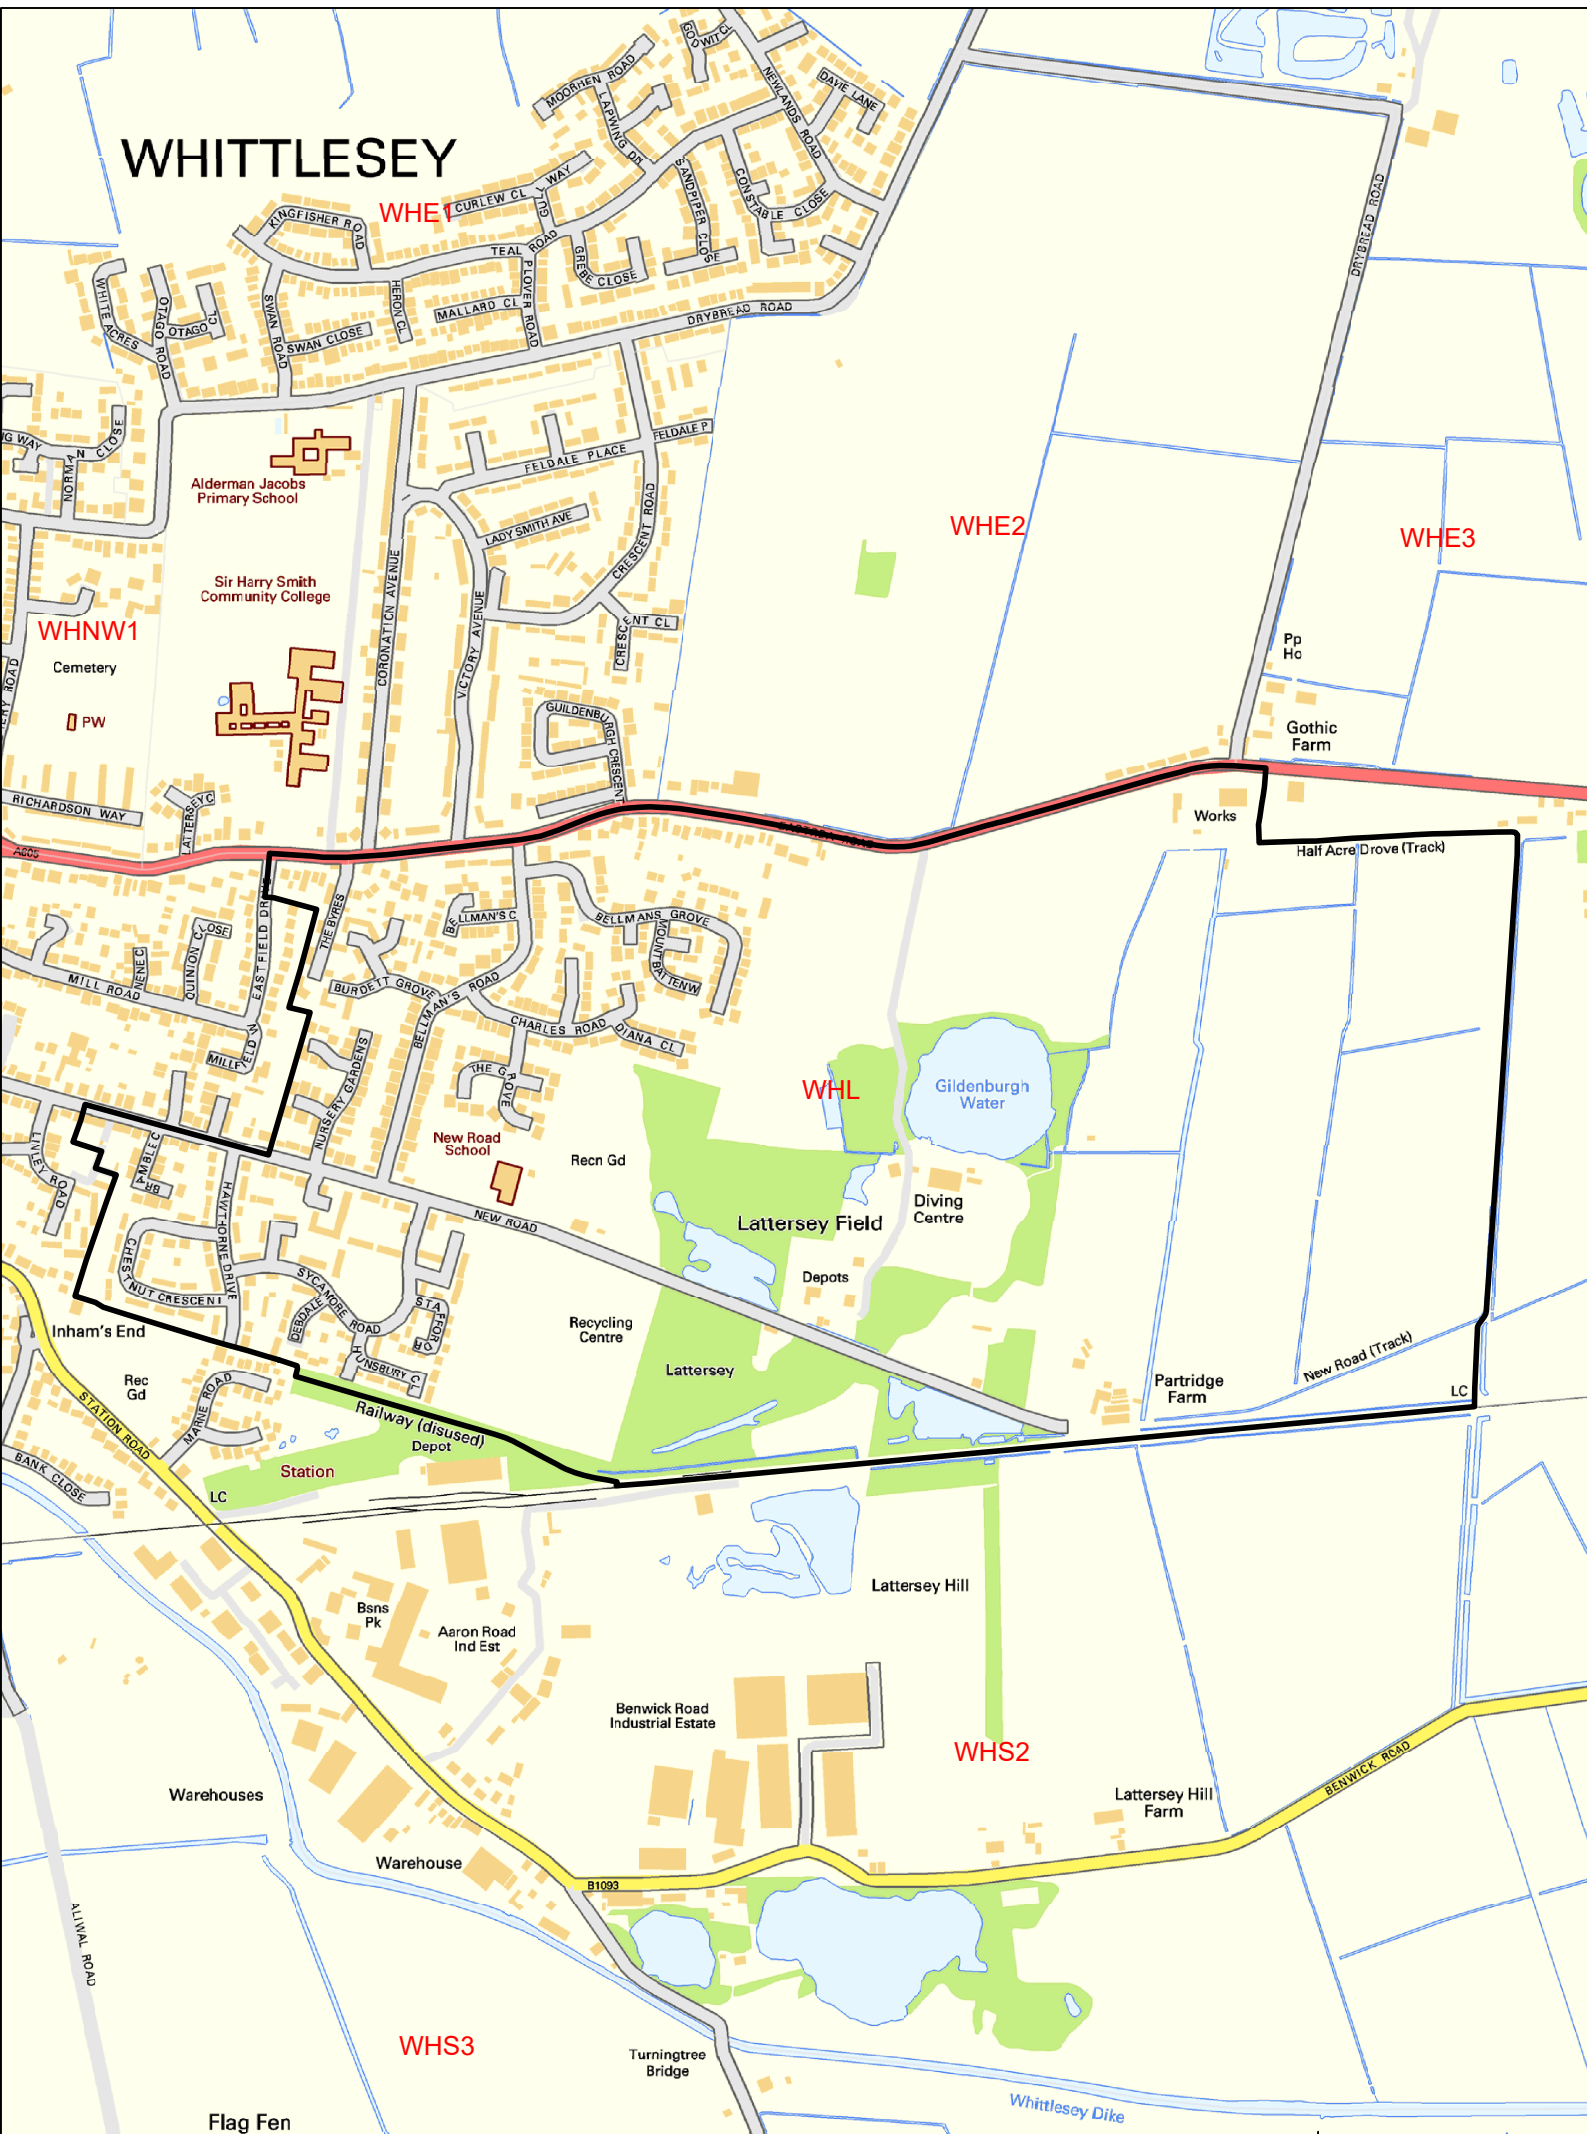

WHITTLESEY

WHNW1

Cemetery

PW

Richardson Way

Alderman Jacobs Primary School

Sir Harry Smith Community College

WHE2

WHE3

Pp Hc

Gothic Farm

Works

Half Acre Drove (Track)

WHL

Gildenburgh Water

Diving Centre

Lattersey Field

Depots

Recycling Centre

Lattersey

Partridge Farm

New Road (Track)

LC

Inham's End