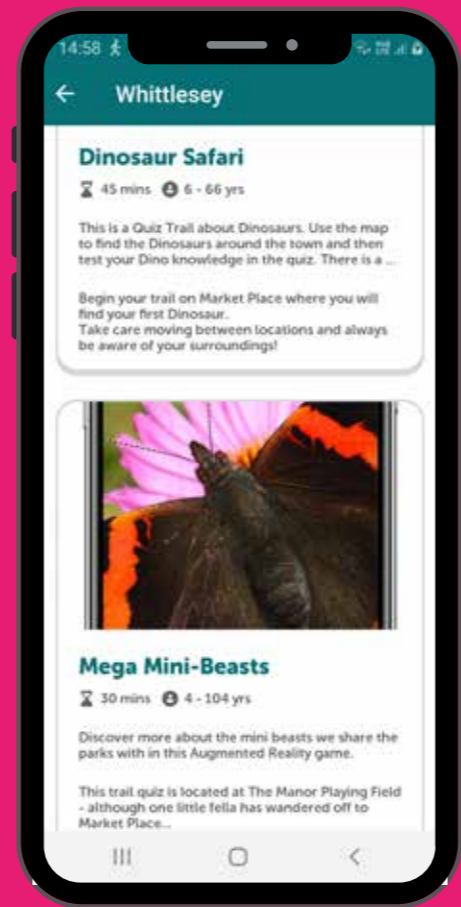

Have you ever visited somewhere and wished there was more to do with the family?

Or maybe you like exploring on your own and you are always on the lookout for ways to find out more about the place you are visiting.

Love Exploring puts the power of discovery in your hands by providing a range of discovery games and guided tours that are fun to do and free to use.

All activities are free to download and play with no in app purchases.

LOVE EXPLORING™

What will you do this

school holiday?

DO YOU LOVE EXPLORING