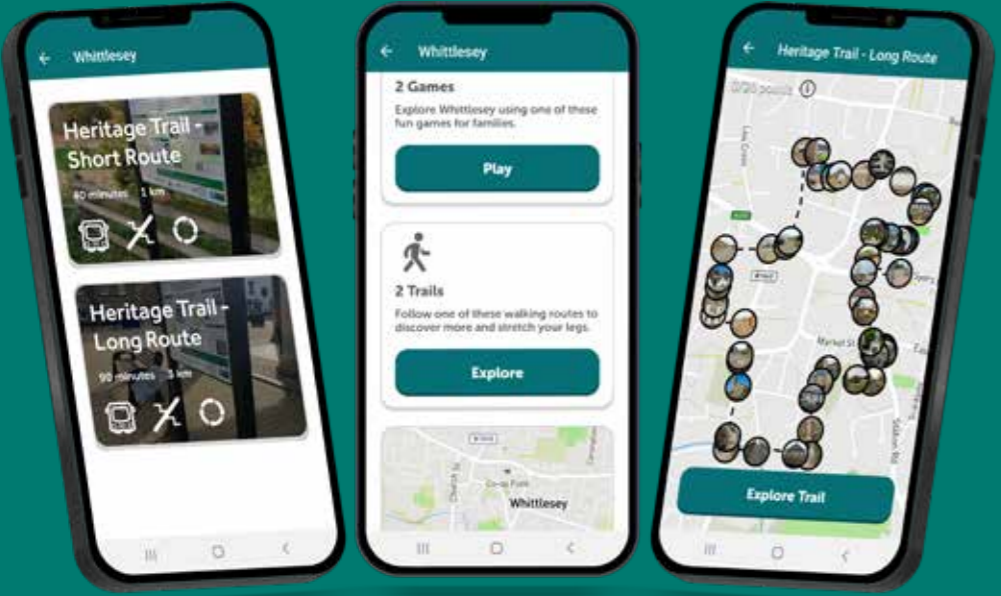

Have you ever visited somewhere and wished there was more to do with the family?

Or maybe you like exploring on your own and you are always on the lookout for ways to find out more about the place you are visiting.

Love Exploring puts the power of discovery in your hands by providing a range of discovery games and guided tours that are fun to do and free to use.

All activities are free to download and play with no in app purchases.

# school holiday?

DO YOU LOVE EXPLORING

Have a year of active discovery and lots of family fun in 2023. Every school holiday there are new games for you to enjoy and discover in Whittlesey alongside the Whittlesey Heritage Walk.

Find a new favourite walk.  
As well as the games there is the guided Whittlesey Heritage Walk that gives you an easy to follow route guide and tells you about the things you will see along the way.