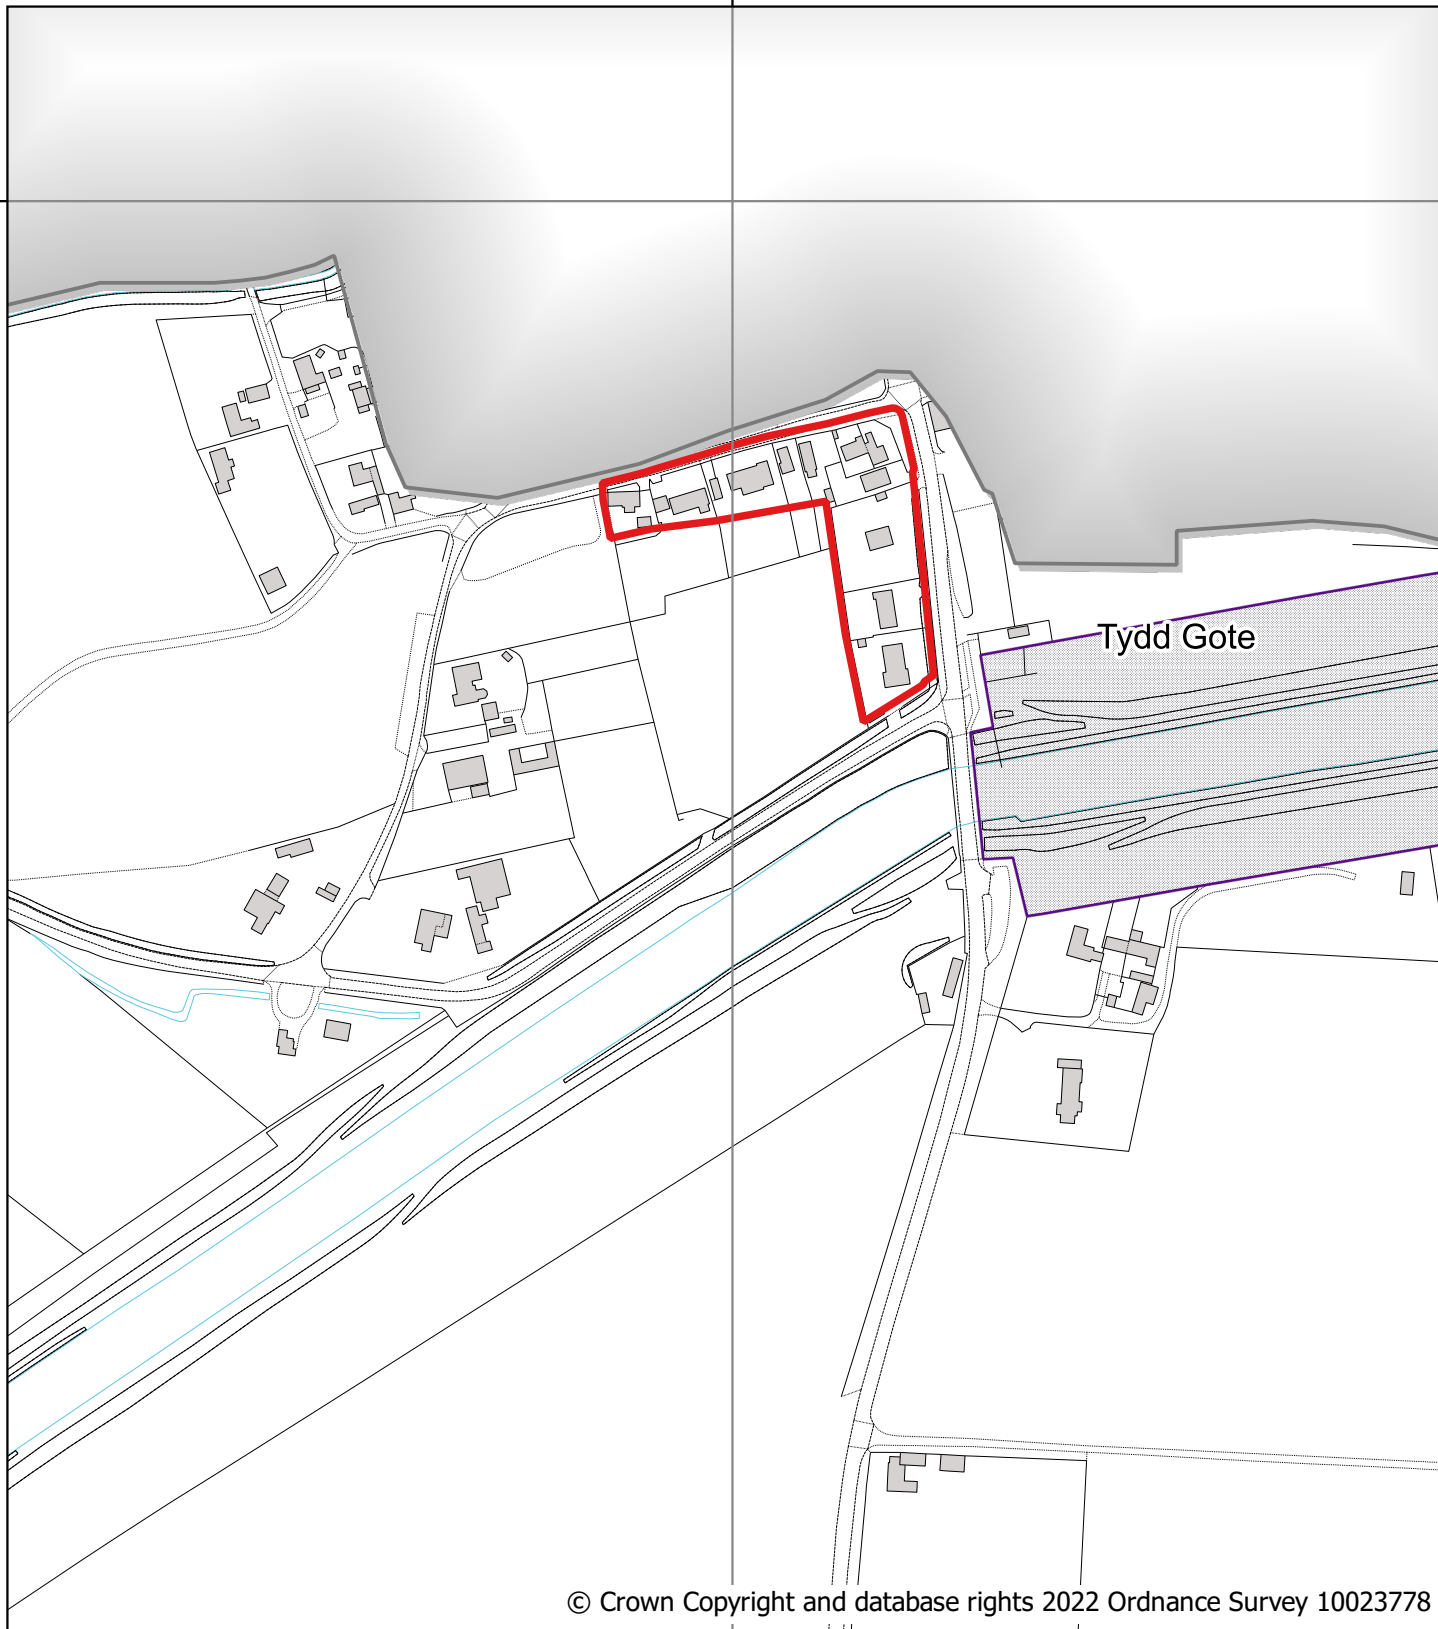

545000

318000

318000

© Crown Copyright and database rights 2022 Ordnance Survey 10023778

545000

### Draft Policies Map (August 2022) Tydd Gote (Inset 24)

Key			
	Settlement Boundary (LP1)		Fenland District
	County Wildlife Sites (LP24)		Area beyond district boundary

Scale: 1:3500