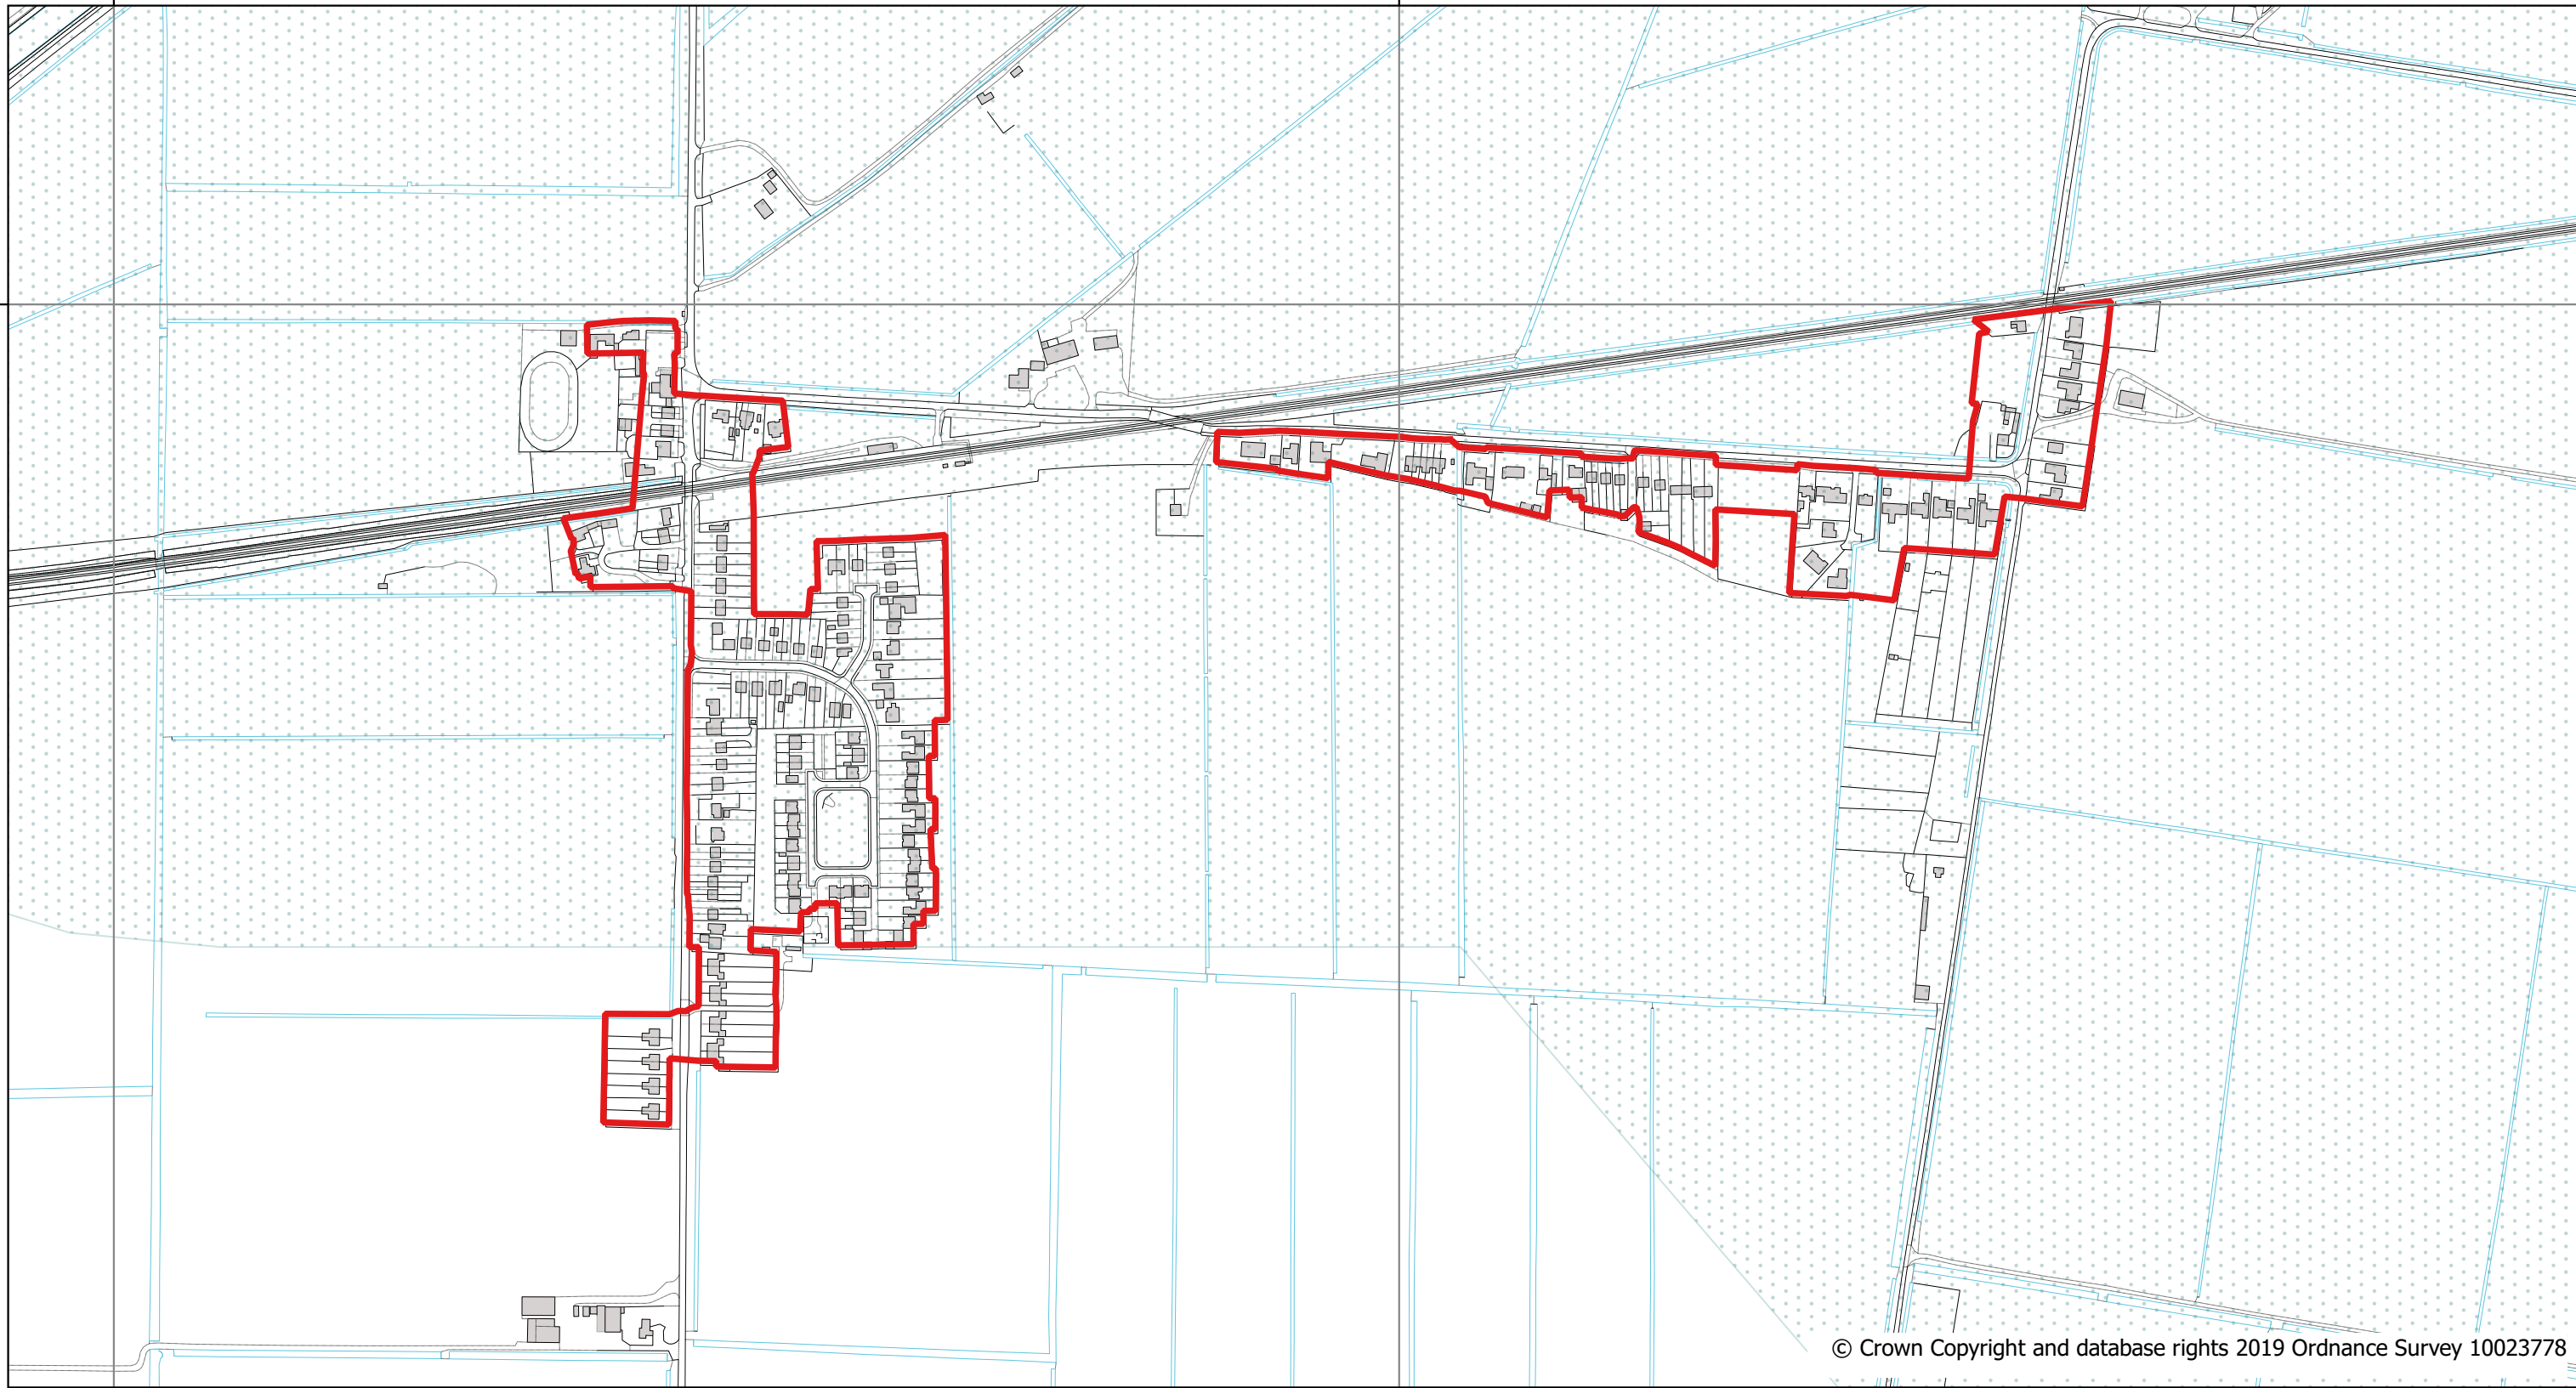

533000

534000

297000

© Crown Copyright and database rights 2019 Ordnance Survey 10023778

533000

534000

Draft Policies Map (August 2022) Turves (Inset 23)

Scale: 1:5000

Key

- Settlement Boundary (LP1)
- Goose & Swan Functional Land IRZ (LP24)