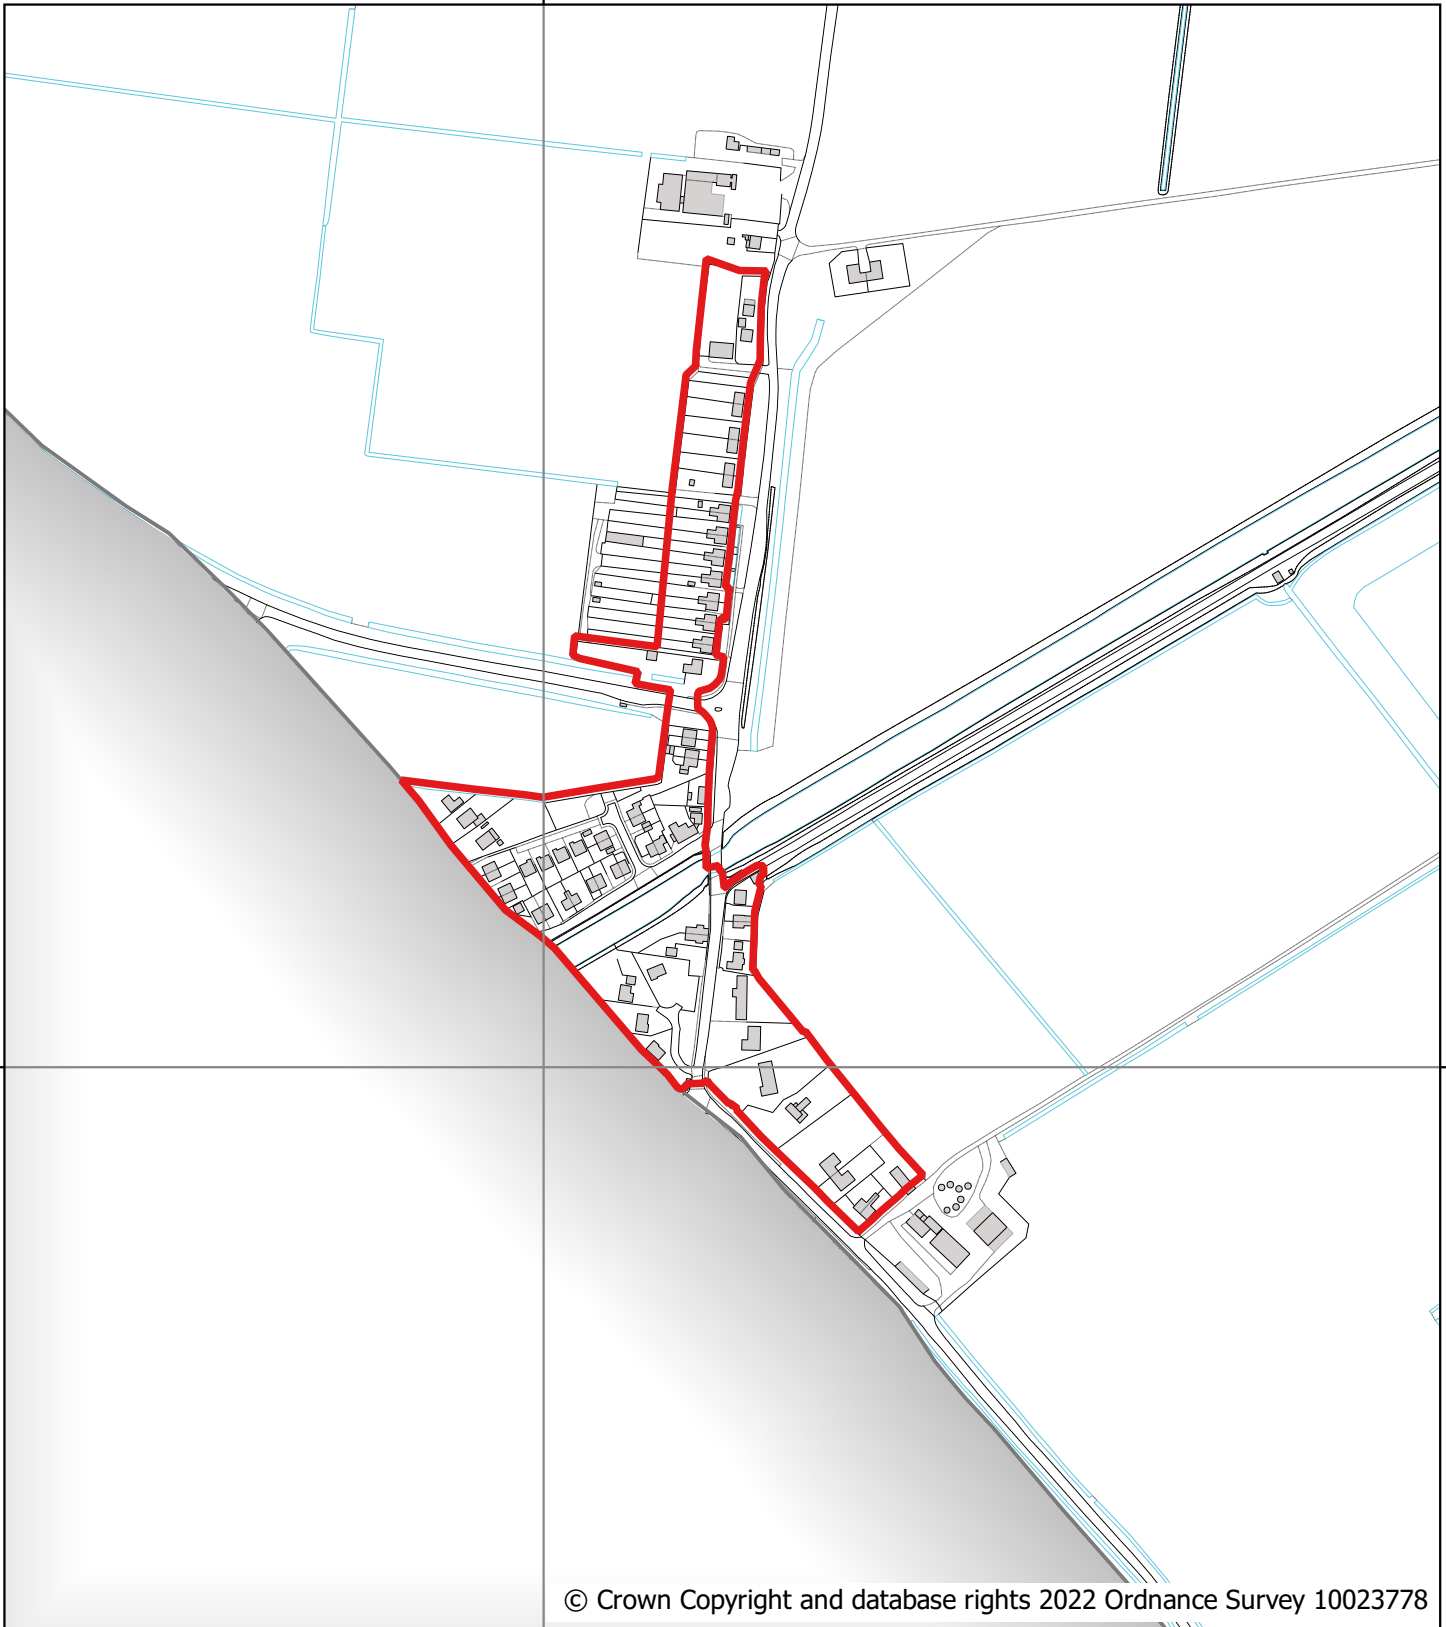

526000

© Crown Copyright and database rights 2022 Ordnance Survey 10023778

526000

Draft Policies Map (August 2022) Pondersbridge (Inset 20)

Key

- Settlement Boundary (LP1)
- Fenland District
- Area beyond district boundary

Scale: 1:5000