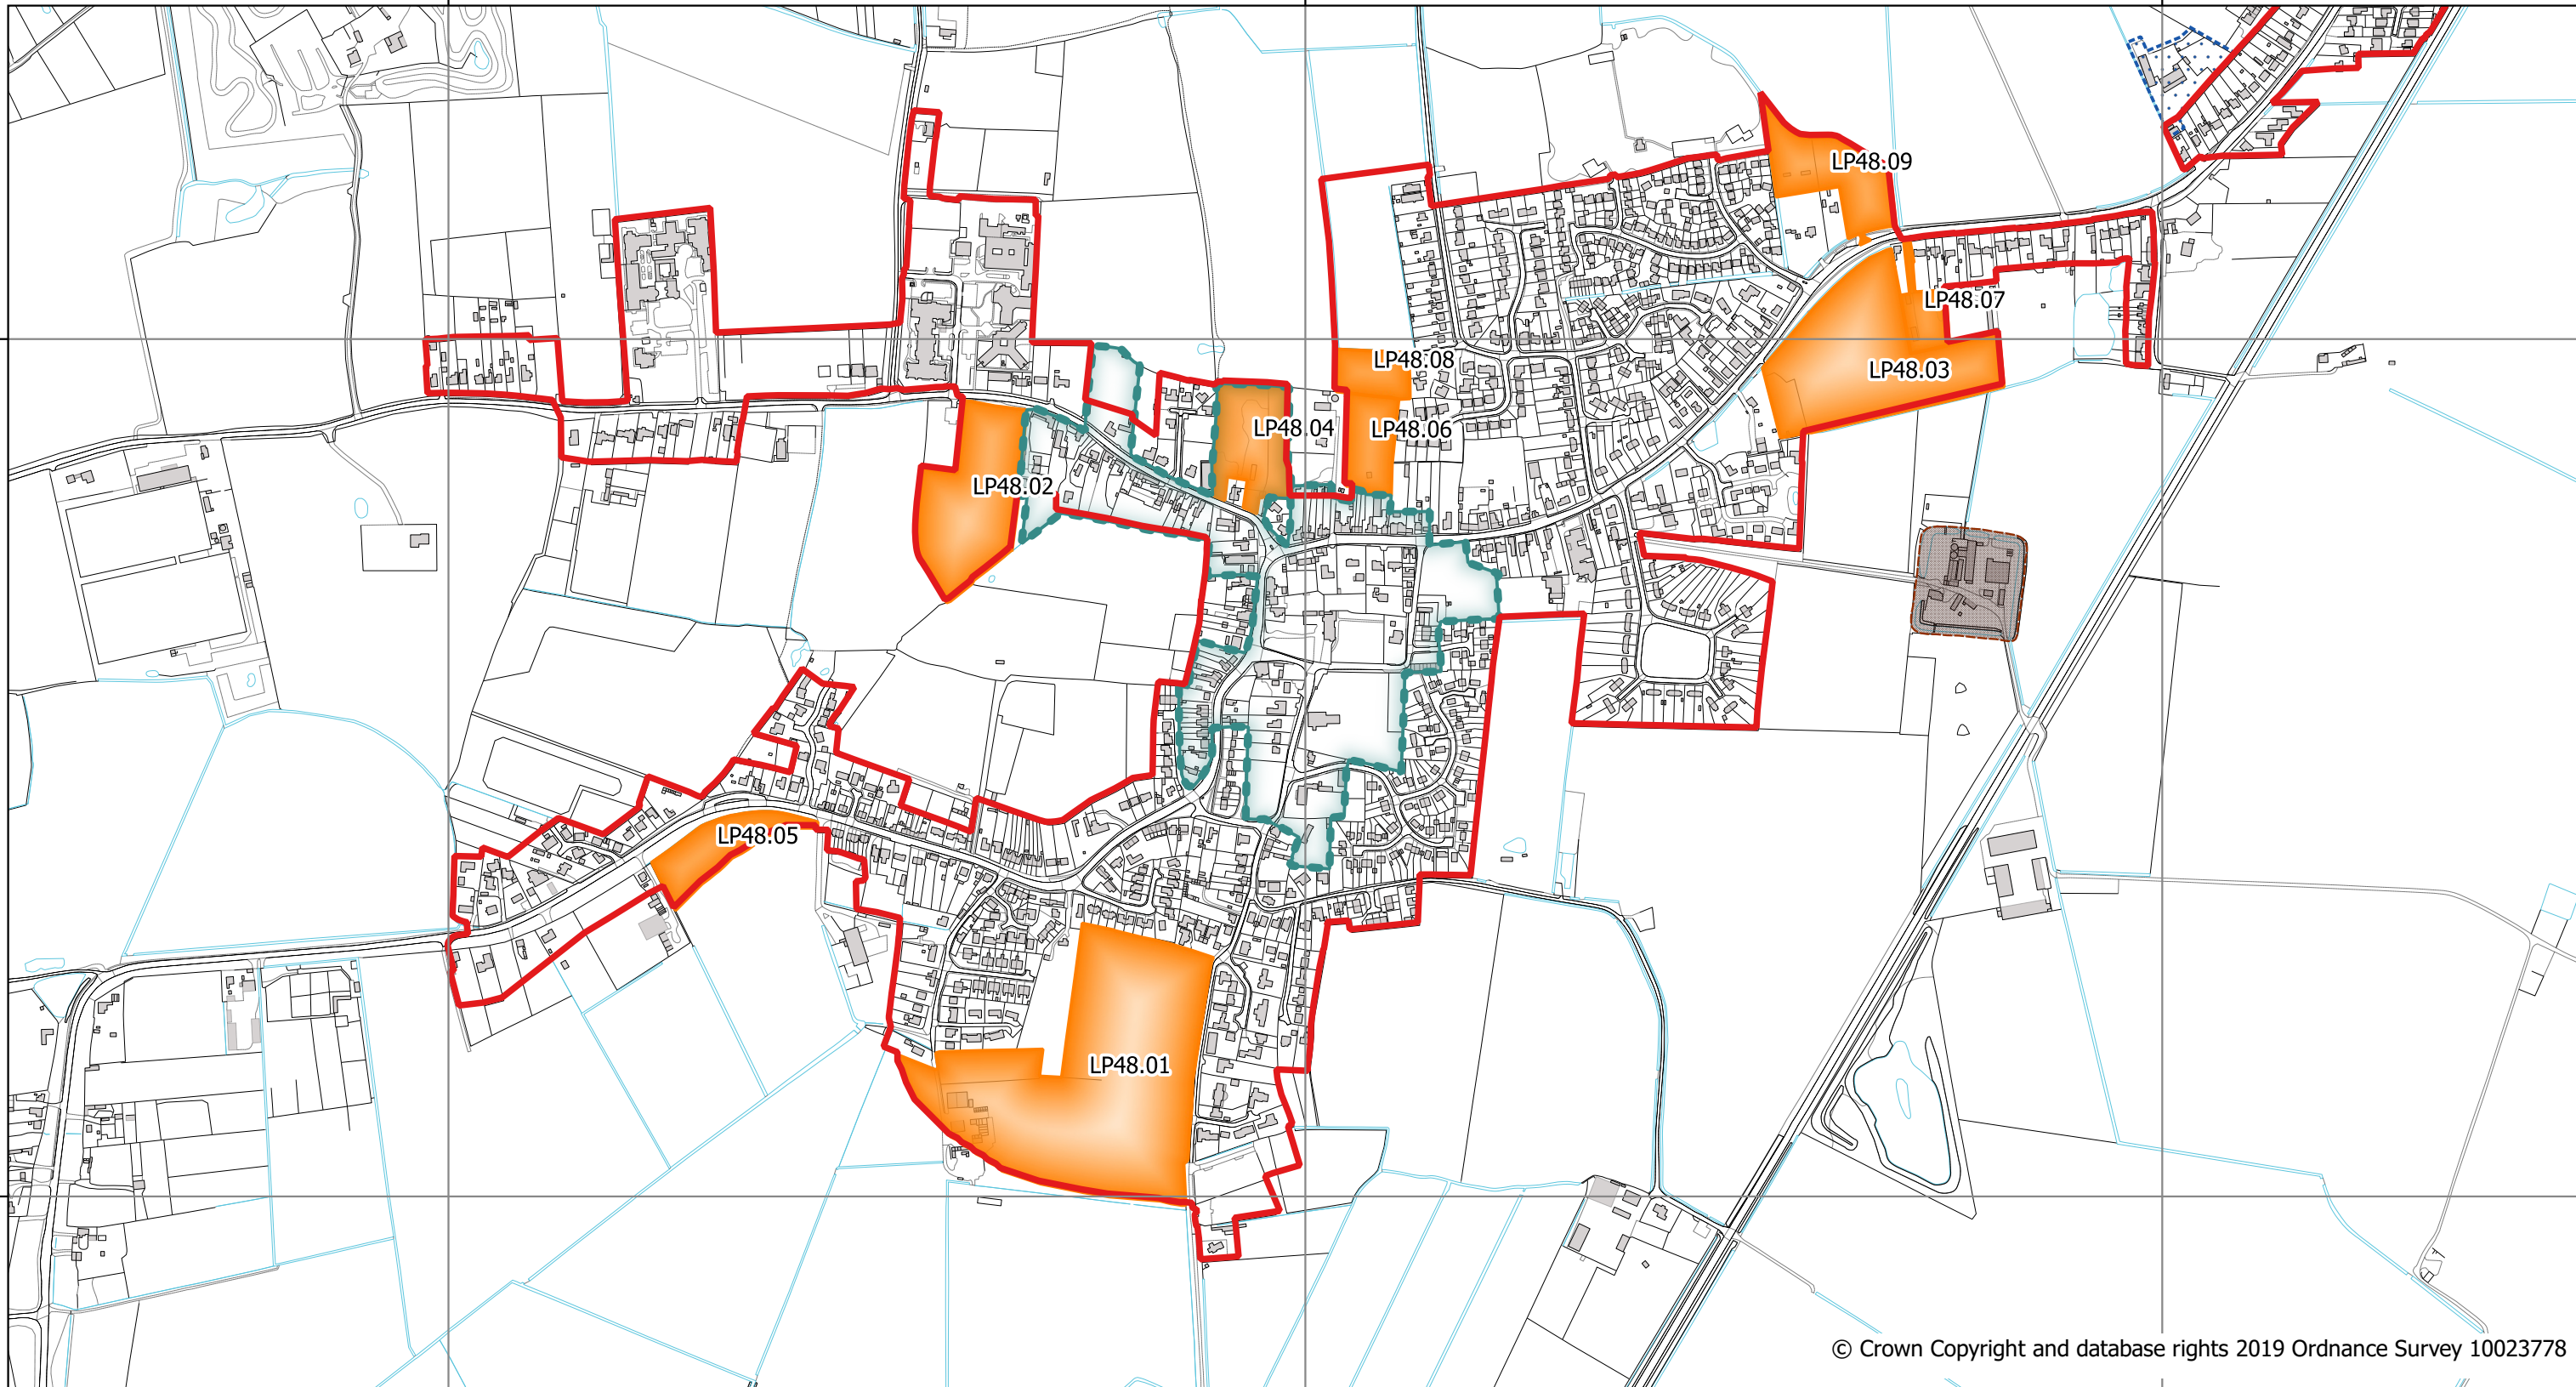

539000

540000

541000

291000

291000

290000

290000

© Crown Copyright and database rights 2019 Ordnance Survey 10023778

539000

540000

541000

Draft Policies Map (August 2022) Doddington (Inset 08)

Key	
	Residential / Residential-led development (LP48)
	Settlement Boundary (LP1)
	Established Employment Area
	Scheduled Monument
	Conservation Areas (LP23)

Scale: 1:7500