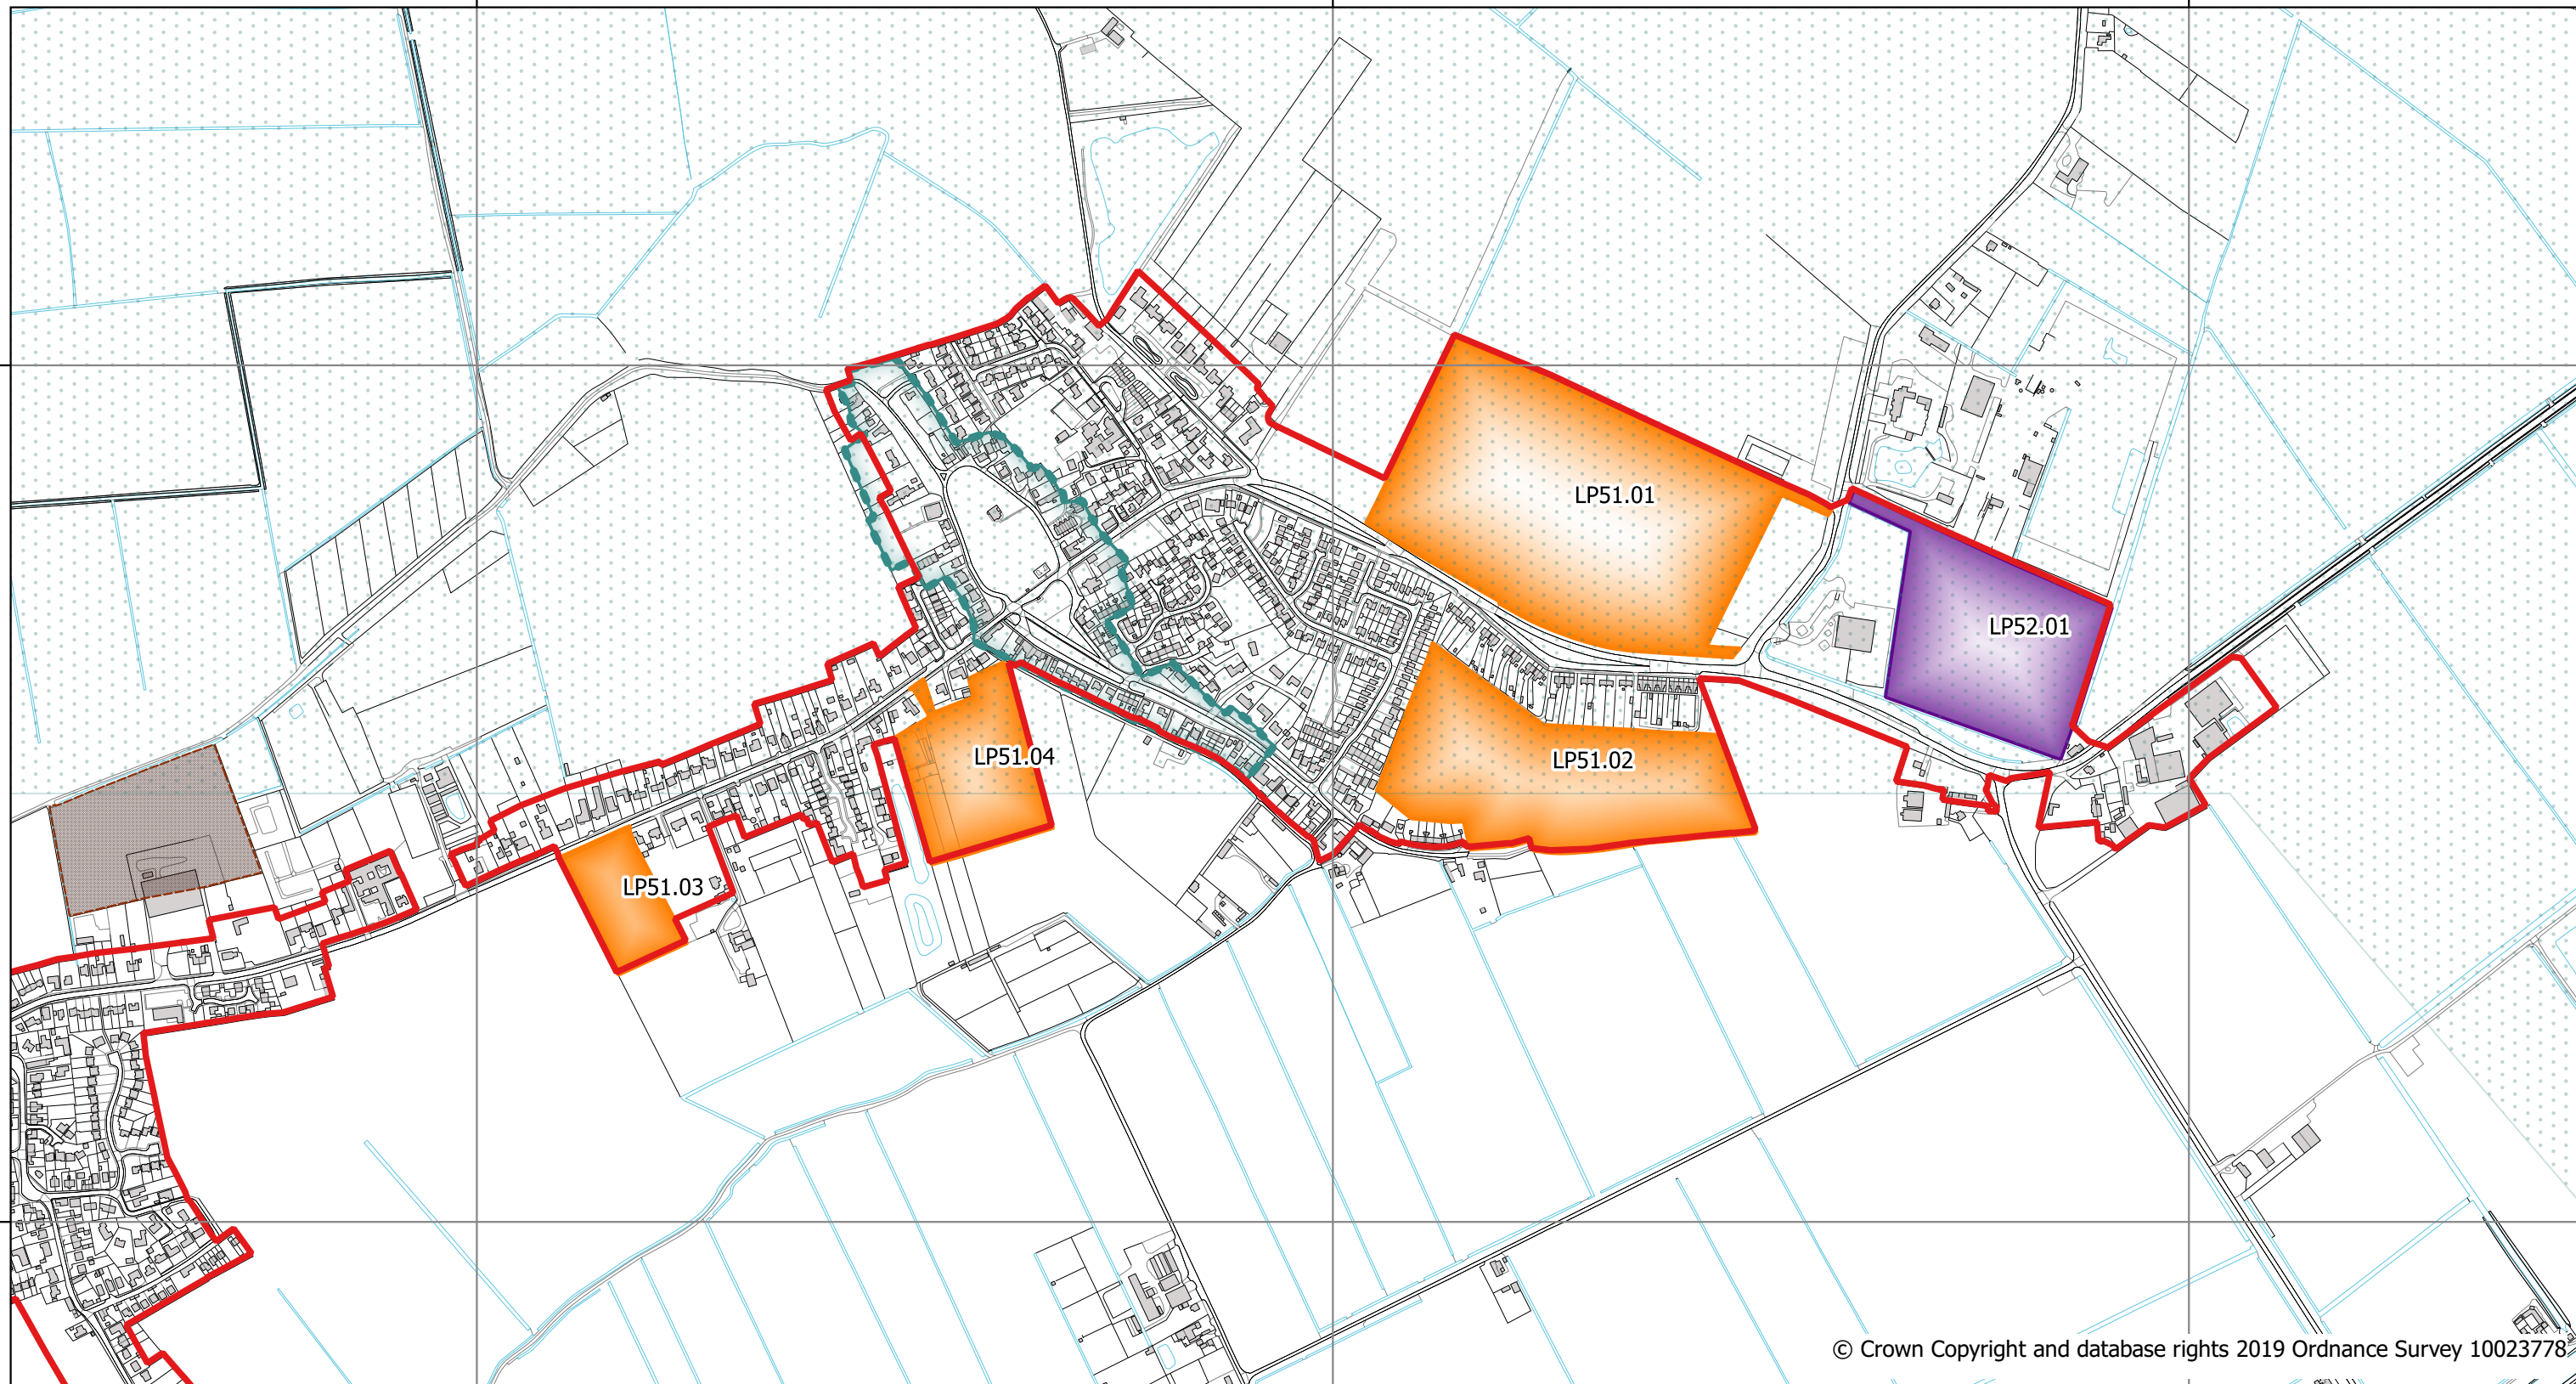

530000

531000

532000

298000

298000

297000

297000

530000

531000

532000

© Crown Copyright and database rights 2019 Ordnance Survey 10023778

Draft Policies Map (August 2022) Coates (Inset 05)

Key			
	Residential / Residential-led development (LP51)		Settlement Boundary (LP1)
	Employment / non-residential development (LP52)		Conservation Areas (LP23)
	Scheduled Monument (LP23)		Goose & Swan Functional Land IRZ (LP24)

Scale: 1:7500