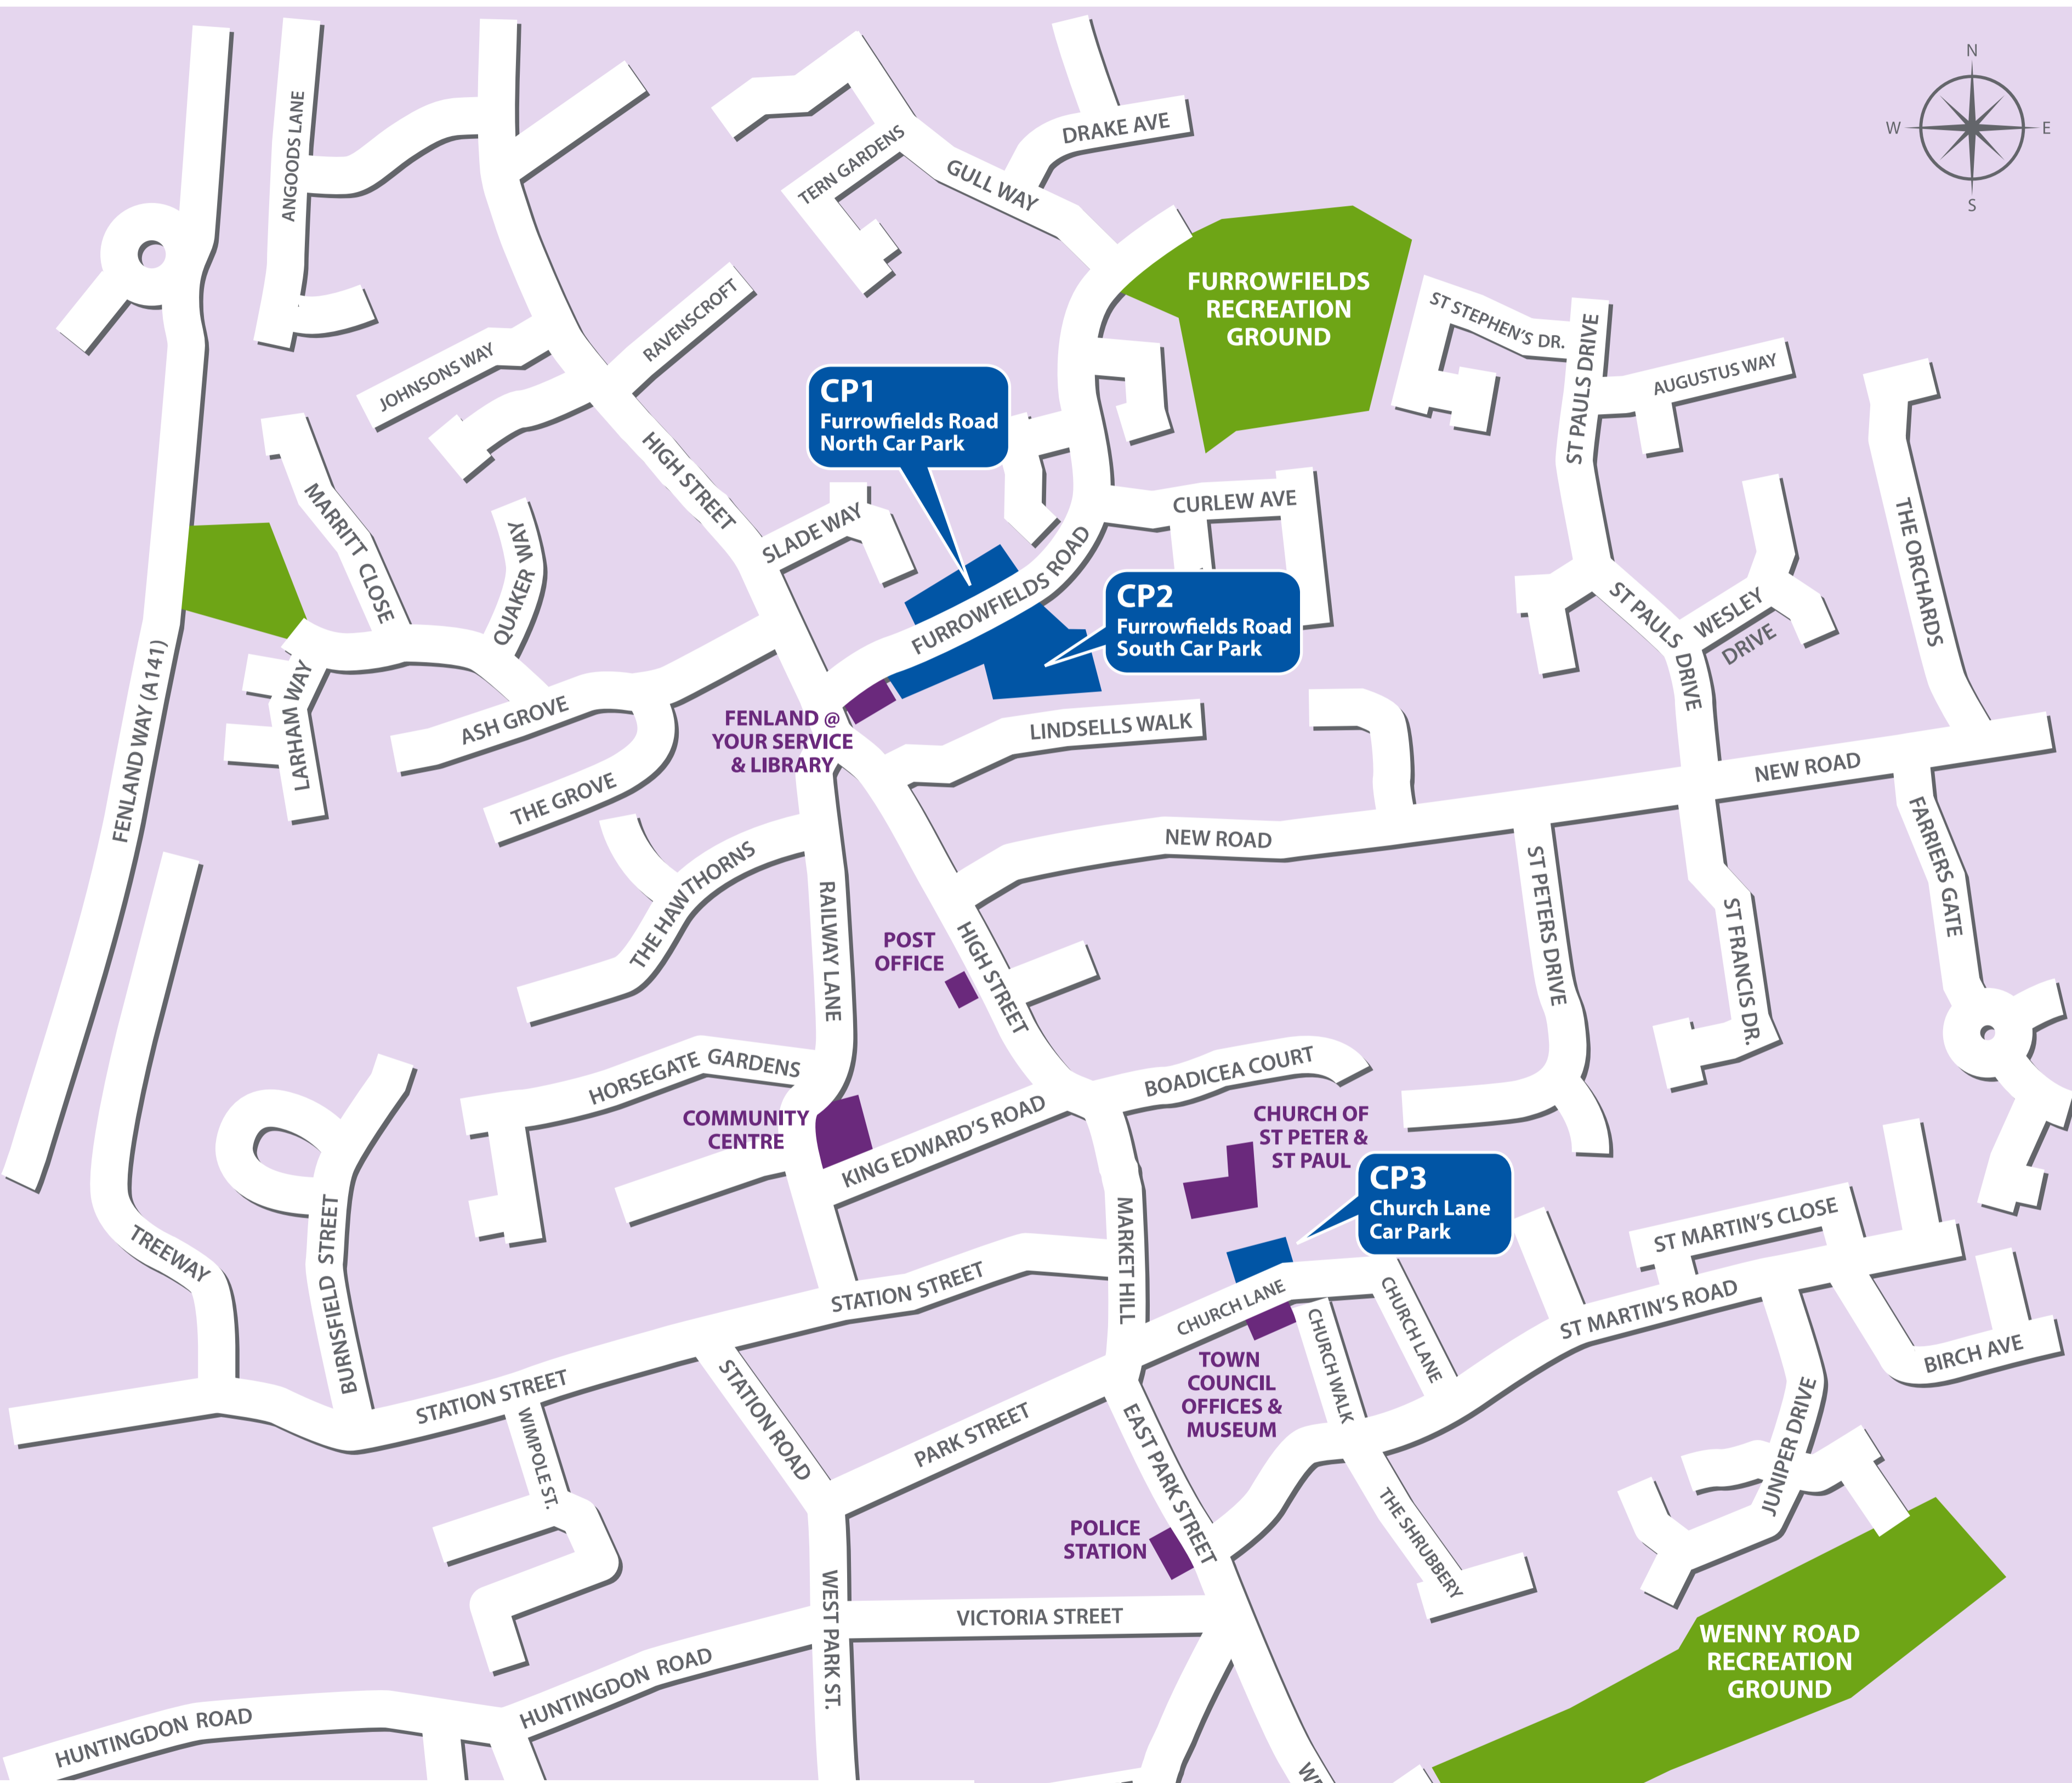

# PUBLIC CAR PARKS MANAGED BY FENLAND DISTRICT COUNCIL

CAR PARK	CAR PARK NAME / LOCATION	TIME LIMIT RESTRICTIONS			RECYCLING CENTRE	CCTV COVERAGE	NO. OF DISABLED SPACES	NO. OF PARKING SPACES
		ALL DAY	24 HRS	2 HRS				
CP1	Furrowfields Road - North		✓		✓	1	38	
CP2	Furrowfields Road - South		✓	✓	✓	4	70	
CP3	Church Lane		✓		✓	2	11	