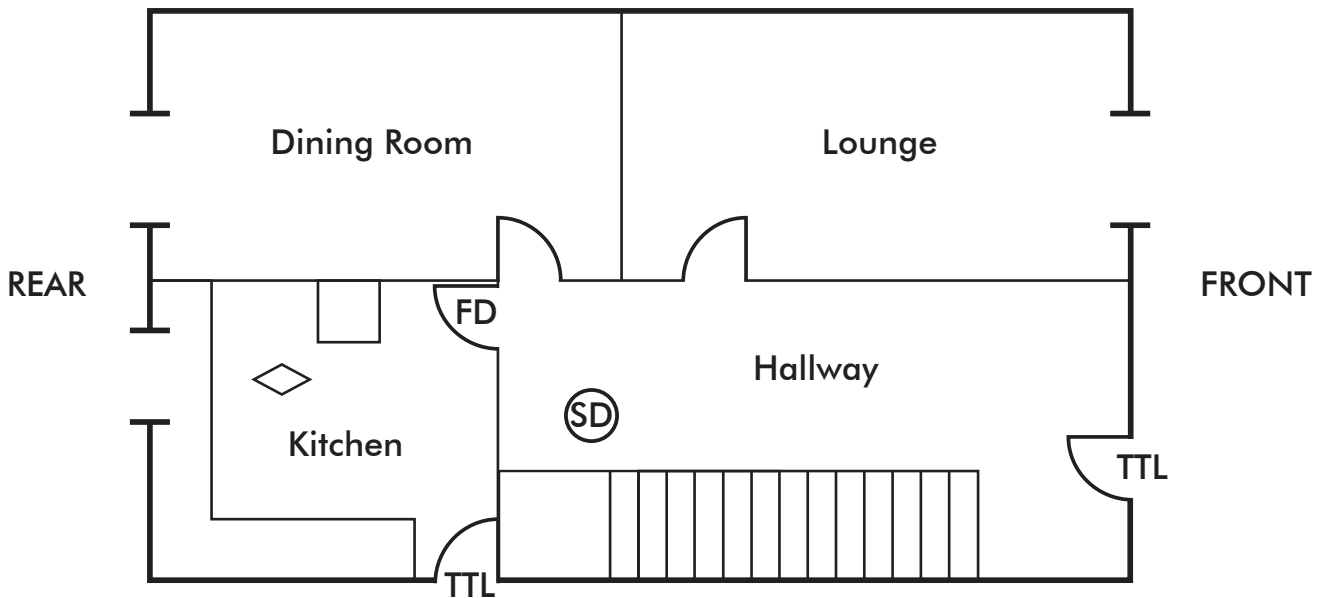

# GROUND FLOOR

Dining - 4.5m x 3.5m

Kitchen - Heat Detector  
FD - FD 30s Fire Door

Lounge - 4.5m x 3.5m

Hallway - Smoke Detector

TTL - Thumb Turn Lock

- Windows

- Internal and External Doors

# 1st FLOOR

Bed 1 - 3.5m x 3.7m

Bed 2 - 3.7m x 3.6m

Bed 3 - 2.8m x 2.2m

Bath - N/A

Landing - Smoke Detector

S - Solid Doors

Hollow Core Doors  
(not permitted in let rooms)