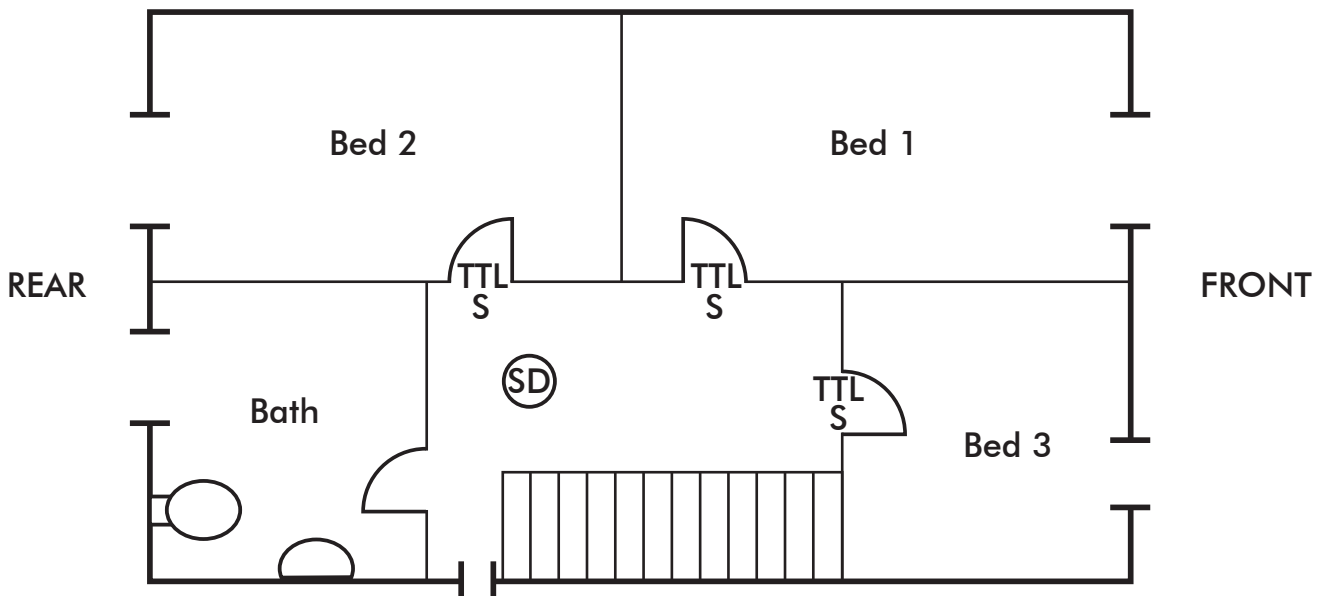

# GROUND FLOOR

Dining - 4.5m x 3.5m

Kitchen - Heat Detector  
FD - FD 30s Fire Door

Lounge - 4.5m x 3.5m

Hallway - Smoke Detector

TTL - Thumb Turn Lock

- Windows

- Internal and External Doors

# 1st FLOOR

Bed 1 - 3.5m x 3.7m

Bed 2 - 3.7m x 3.6m

Bed 3 - 2.8m x 2.2m

Bath - N/A

Landing - Smoke Detector

S - Solid Doors

Hollow Core Doors  
(not permitted in let rooms)