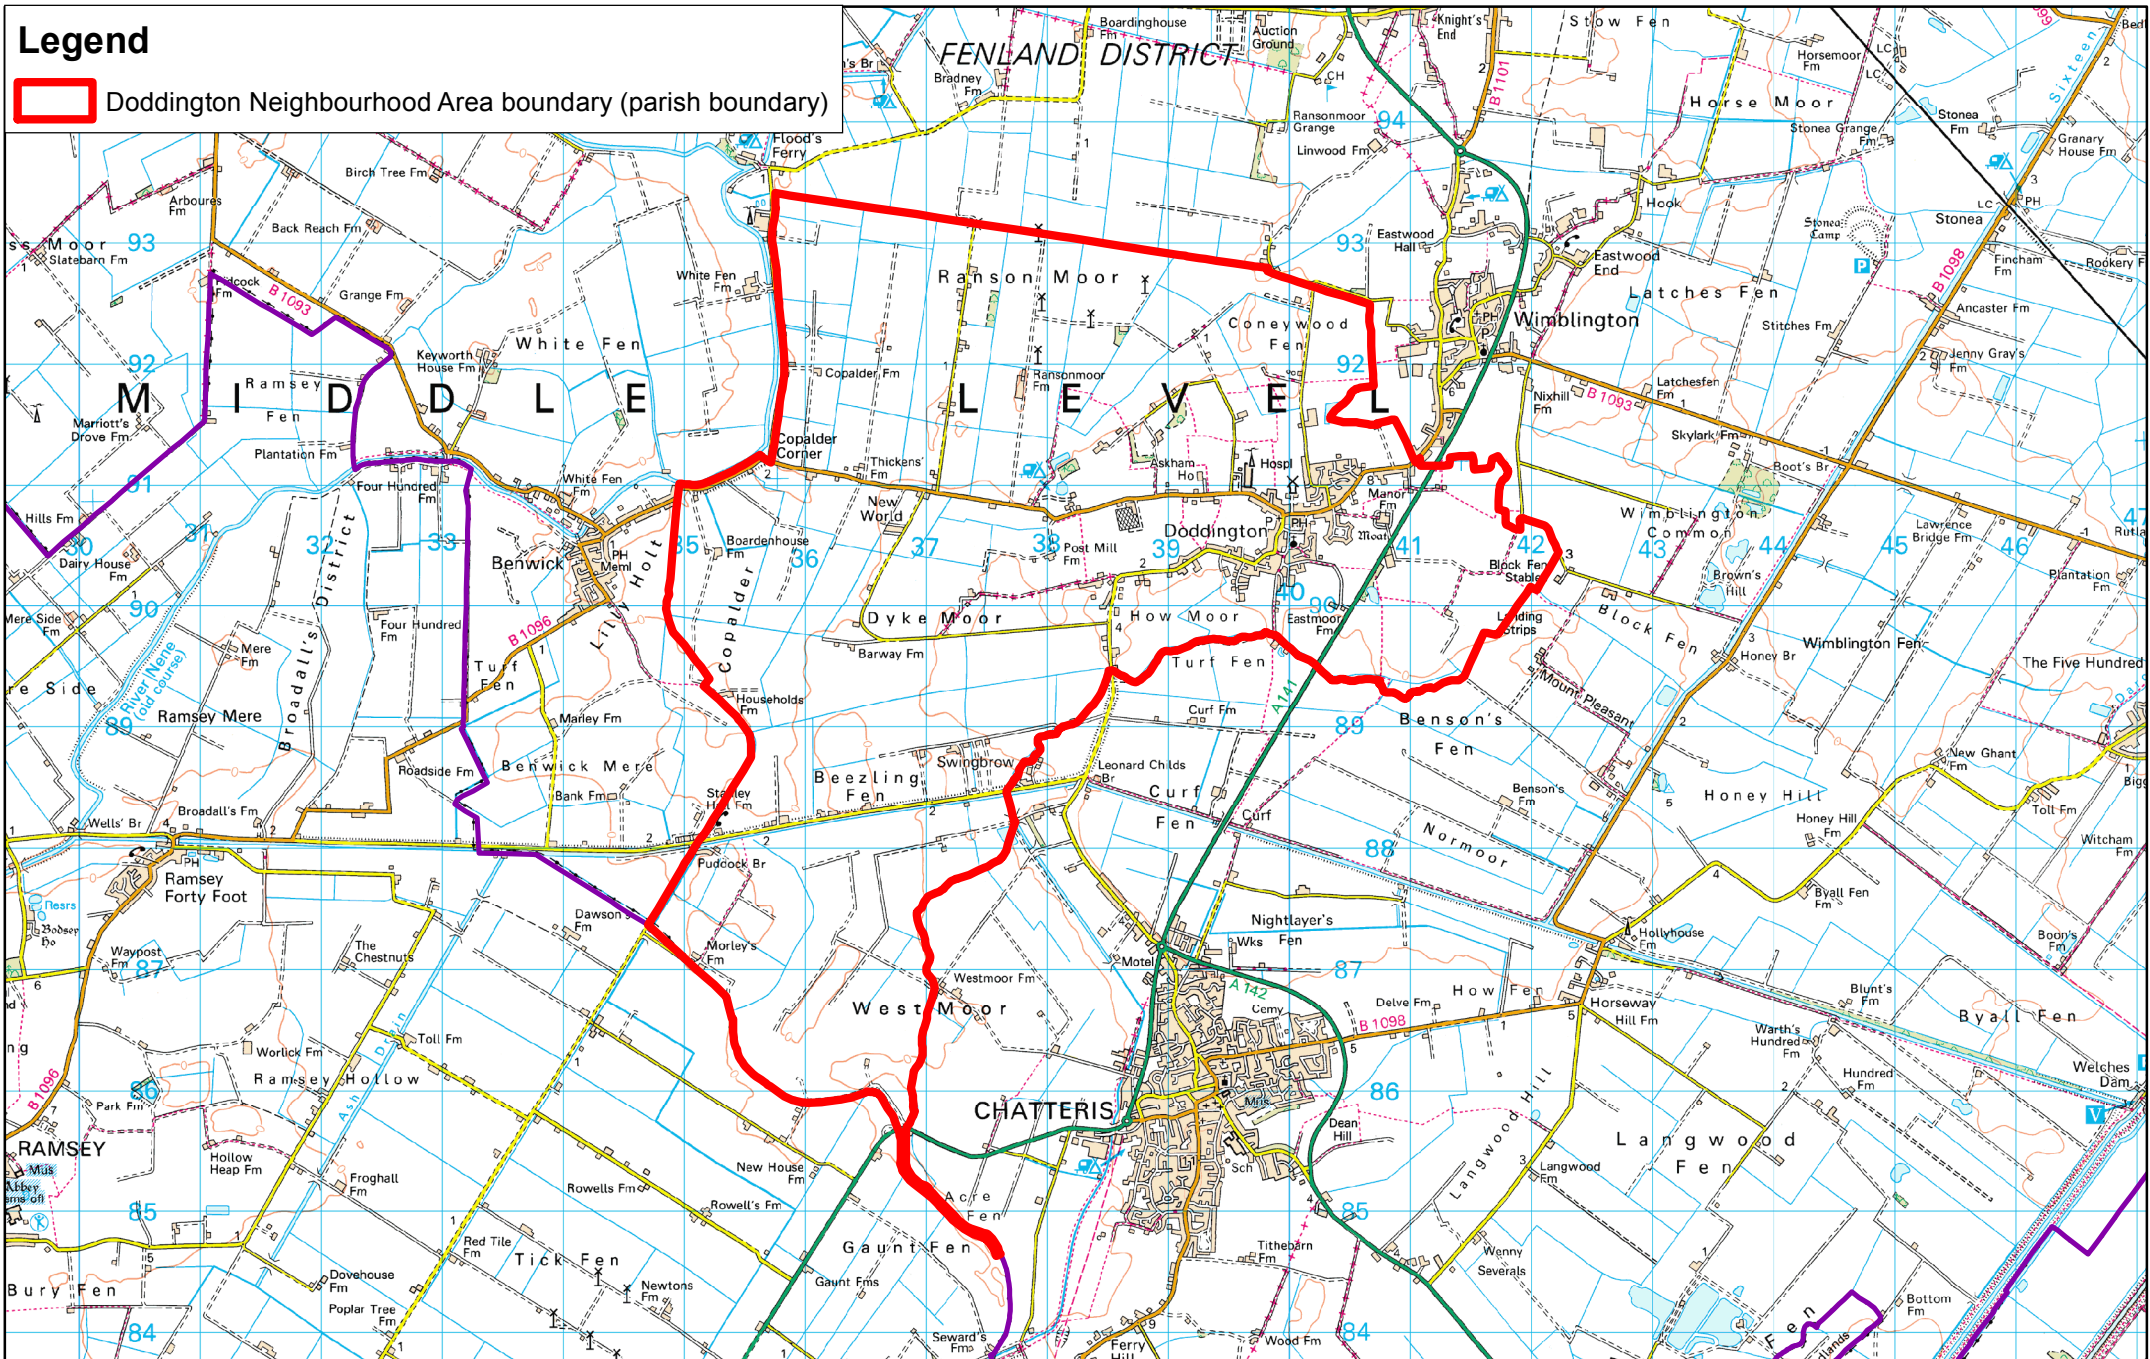

Legend

 Doddington Neighbourhood Area boundary (parish boundary)

Created on: 03/05/2016

© Crown Copyright and database rights 2016 Ordnance Survey 10023778

Doddington Neighbourhood Area (Designated 27 April 2016)

Scale = 1:62,500
A4