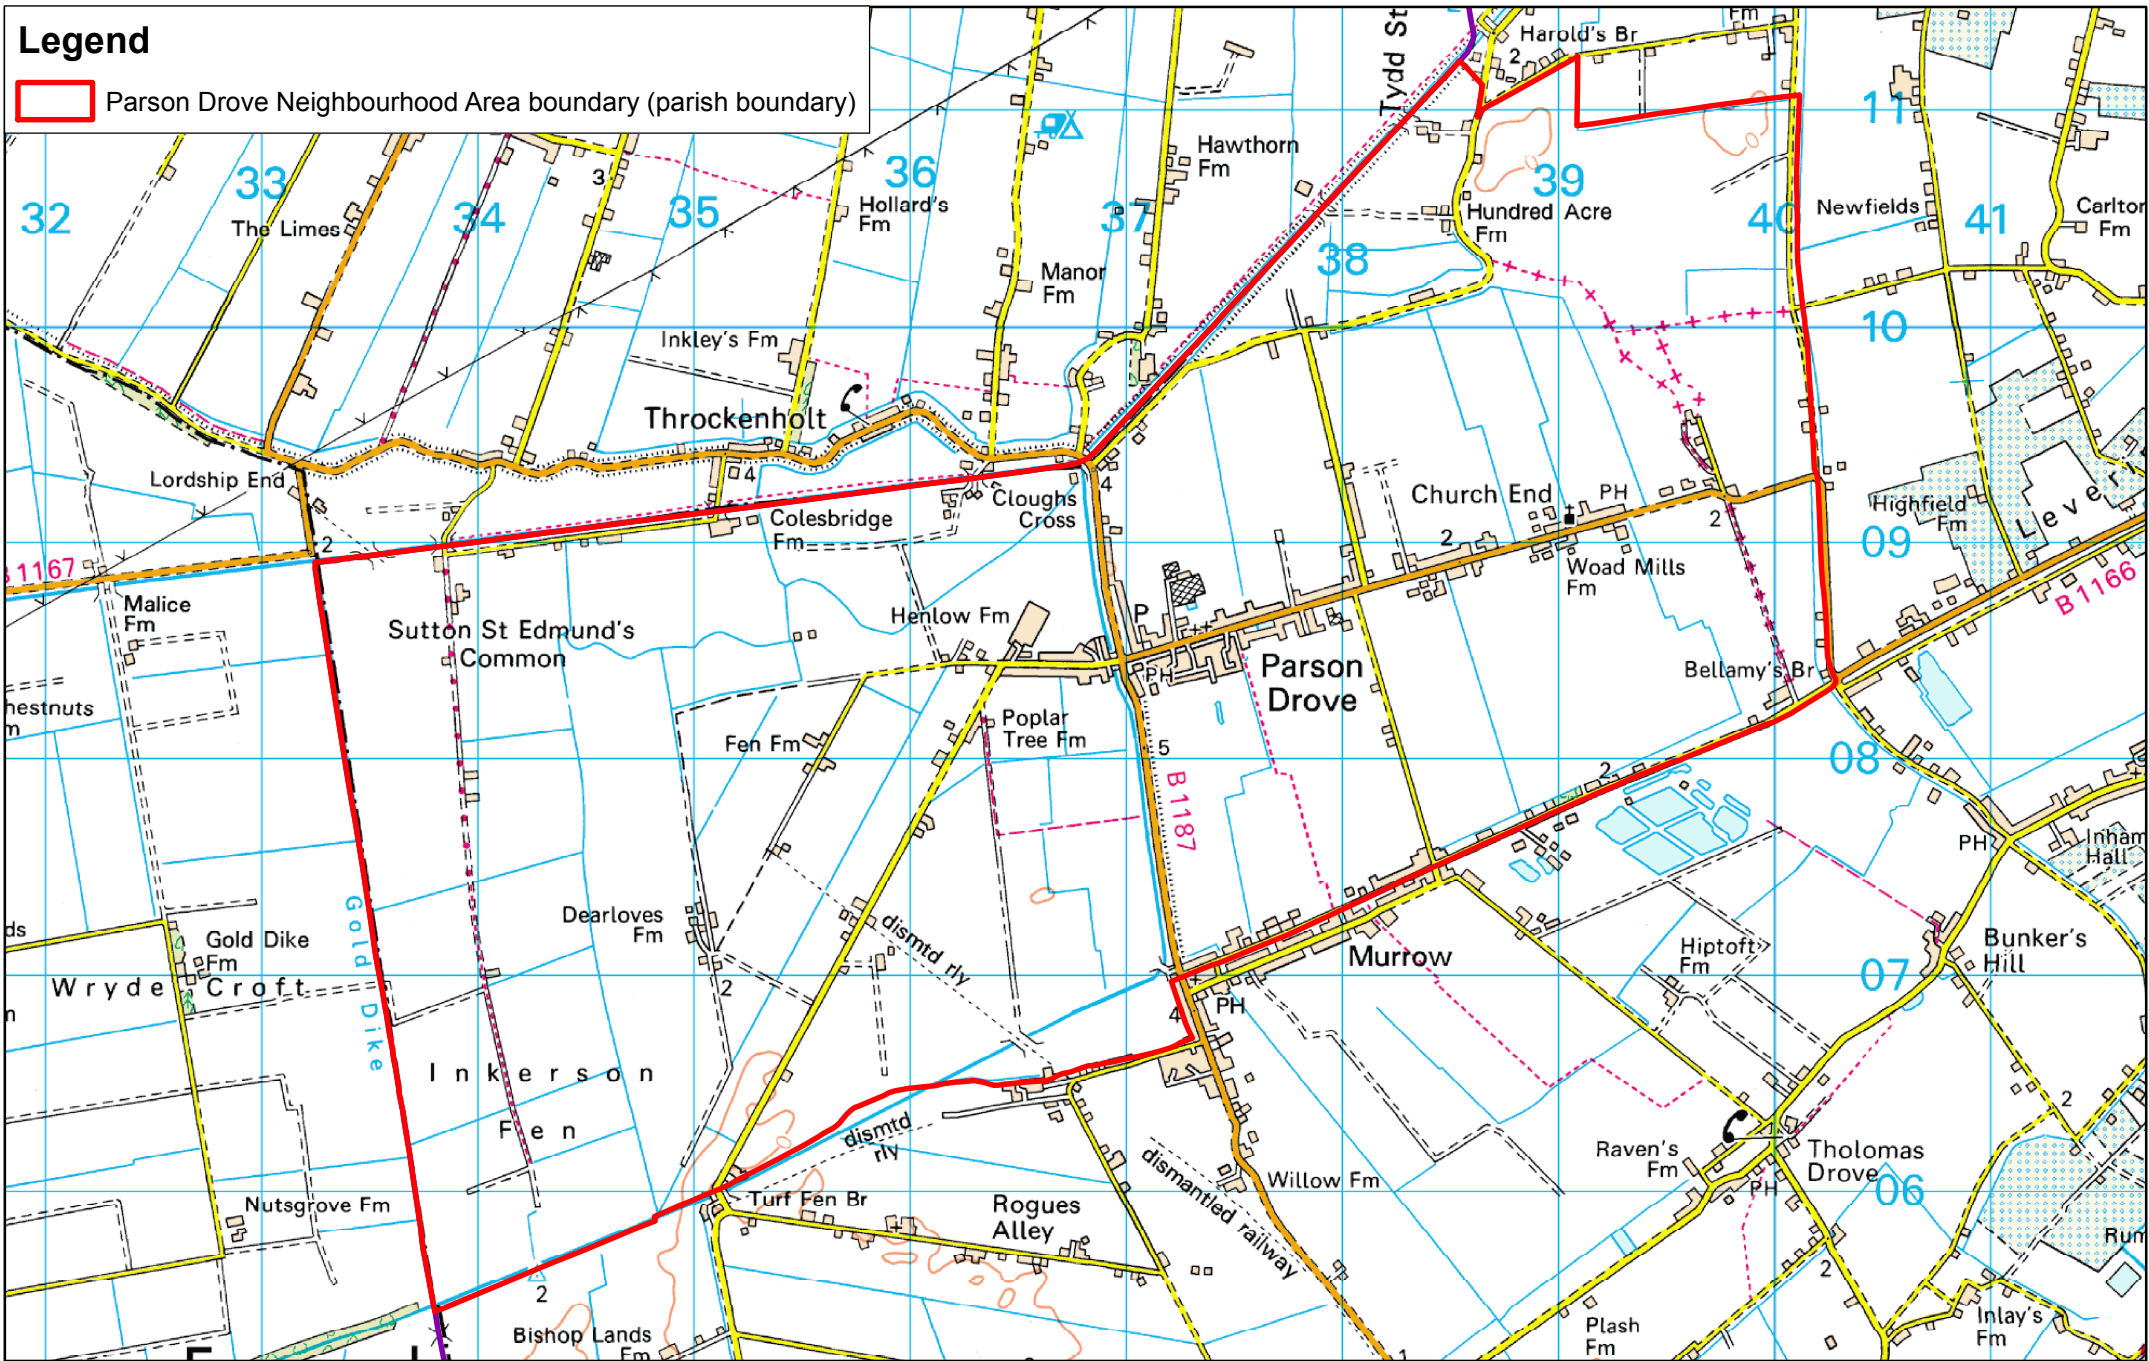

Legend

 Parson Drive Neighbourhood Area boundary (parish boundary)

Created on: 20/01/2015

© Crown Copyright and database rights 2015 Ordnance Survey 10023778

Parson Drive Neighbourhood Area (Designated 14 January 2015)

Scale = 1:35,000
A4 